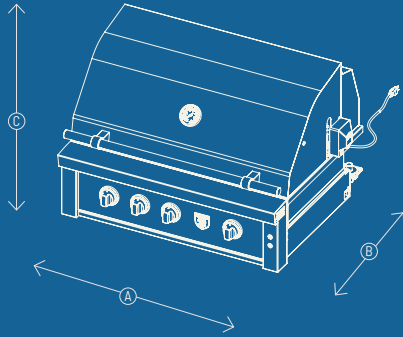

EST36

EST42

ESTATE FREESTANDING GRILL

ESTFS30

ESTFS36

ESTFS42

FEATURES:

- » #304 Stainless Steel Construction
- » 18-Gauge Double-Lined Hood w/ Spring Assist
- » #304 Stainless Steel Full-Width Hood Handle
- » Total BTUs
 - 30" - 64,000 BTU
 - 36" - 90,000 BTU
 - 42" - 90,000 BTU
- » Total Cooking Surface Sq In:
 - 30" - 755"
 - 36" - 920"
 - 42" - 1,083"
- » 12,000 BTU Infrared Back Burner
- » 26,000 BTU Red Brass Burners
- » Heavy-Duty 8mm Square Cooking Grates
- » Flame Thrower Ignition
- » Interior Halogen Cooking Lights
- » LED Lights Over Each knob
- » Heat Zone Separators
- » Easy-Clean Briquette System
- » Built-In Rotisserie Spit Storage
- » Built-In and Cart Models Available
- » Tested to the ANSI Z21.58 / CGA 1.6
- » Built, Factory Tested, and Serviced in the USA
- » Gold Standard Warranty

Estate Double Side Burner - ESTSB2

Estate Power Burner - ESTPB2

ESTATE 30

OVERALL DIMENSIONS:

- Ⓐ Width: 30 inches
- Ⓑ Depth: 29.61 inches
- Ⓒ Height: 25.45 inches

CUTOUT DIMENSIONS:

- Ⓐ Width: 28.75 inches
- Ⓑ Depth: 21.625 inches
- Ⓒ Height: 10.25 inches

ESTATE 36

OVERALL DIMENSIONS:

- Ⓐ Width: 36 inches
- Ⓑ Depth: 29.61 inches
- Ⓒ Height: 25.45 inches

CUTOUT DIMENSIONS:

- Ⓐ Width: 34.75 inches
- Ⓑ Depth: 21.625 inches
- Ⓒ Height: 10.25 inches

ESTATE 42

OVERALL DIMENSIONS:

- Ⓐ Width: 42 inches
- Ⓑ Depth: 29.61 inches
- Ⓒ Height: 25.45 inches

CUTOUT DIMENSIONS:

- Ⓐ Width: 40.75 inches
- Ⓑ Depth: 21.625 inches
- Ⓒ Height: 10.25 inches

AMERICAN · MADE · GRILLS

VER.01.25.23

Scan the QR Codes below for more info: