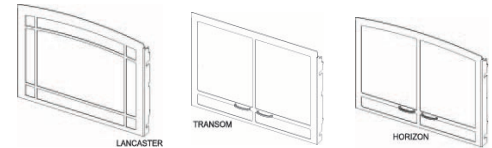

Fronts (Opt - Req Surround)

Model	Description	Wt	List
DVF20HBL	Front, Black, Lancaster	17	$ 359.00
DFD20DBL	Doors, Black, Transom (non-operable)	14	$ 439.00
DFD20HBL	Front, Horizon (non-operable doors), Black	14	$ 439.00
DVF20HBZ	Front, Bronze, Lancaster	17	$ 389.00