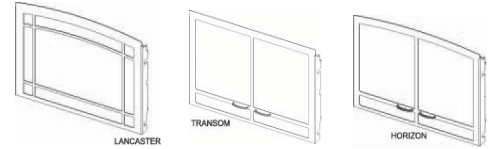

Fronts (Opt - Req Surround)

Model	Description	Wt	List
DVF26HBL	Front, Black, Lancaster	17	$ 389.00
DFD26DBL	Doors, Black, Transom (non-operable)	15	$ 479.00
DFD26HBL	Front, Horizon (non-operable doors), Black	15	$ 479.00
DVF26HBZ	Front, Bronze, Lancaster	17	$ 404.00