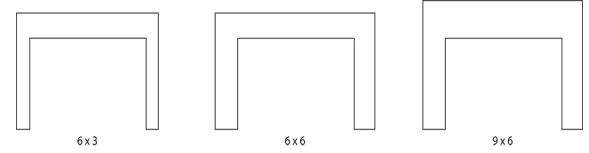

Fronts and Surrounds

Cast Iron Surround (Req SAK Adaptor)

This insert Req a surround. Choose the traditional Cast Iron Surround above or a Steel Surround below.

The Cast Iron Surround does not accept decorative fronts. Use Shroud to cover a large fireplace opening.

Model	Description	Wt	List
SC356BL	Cast Iron (7x6), Black	86	$ 549.00
SAK28	Surround Adaptor, Req for Cast Iron Surround with Insert	3	$ 129.00

Steel Surrounds (Req) and Bottom Covers (Opt)

For a larger opening, use the SH1BL in conjunction with a surround.

Use Bottom Cover when the steel surround does not reach floor.

Model	Description	Wt	List
DS2863BL	Surround, Black (6x3x1) 40-in W x 28-in H	4.75	$ 249.00
DS2866BL	Surround, Black (6x6x1) 46-in W x 28-in H	5.5	$ 249.00
DS2896BL	Surround, Black (9x6x1) 46-in W x 31-in H	7	$ 274.00
DS2863BZ	Surround, Bronze (6x3x1) 40-in W x 28-in H	4.75	$ 259.00
DS2866BZ	Surround, Bronze (6x6x1) 40-in W x 28-in H	5.5	$ 274.00
DS2896BZ	Surround, Bronze (9x6x1) 40-in W x 28-in H	7	$ 289.00
CS3SIDED	Custom Surround, 3-Sided, Black	80	$ 859.00
CS4SIDED	Custom Surround, 4-Sided, Black	80	$ 909.00
SH1BL	Shroud, Black (48-in W x 35 3/4-in H, plus 2-in Bottom panel. Opening 36-in x 23 3/4-in)	11	$ 219.00
C283BL	Surround Bottom Cover for DS2863BL	3	$ 114.00
C286BL	Surround Bottom Cover for DS2866BL, DS2896BL	3	$ 129.00
C283BZ	Surround Bottom Cover for DS2863BZ	3	$ 129.00
C286BZ	Surround Bottom Cover for DS2866BZ, DS2896BZ	3	$ 144.00

Please refer to empireinsider.com for Custom Insert Surround Order Form and Product Table