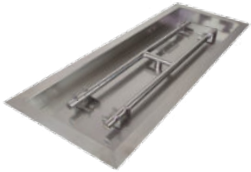

RECTANGULAR DROP-IN PAN

CATEGORY 1

EACH BURNER INCLUDES:
(1) 1/2" X 1/2" NATURAL GAS ORIFICE
(1) 1/2" X 1/2" PROPANE ORIFICE
(1) 1/2" FIP X 5/8" FLARE STRAIGHT
(1) 5/8" OD (1/2" ID) 24" FLEX LINE

PART#	ITEM	DETAIL DESCRIPTION	MAP	MSRP
DIP-REC-24	DROP-IN BURNER PAN - 24" RECTANGLE	304 STAINLESS STEEL 24"L x 8"W RECTANGULAR DROP IN PAN WITH 18" H-BURNER	$379.00	$379.00
DIP-REC-30	DROP-IN BURNER PAN - 30" RECTANGLE	304 STAINLESS STEEL 30"L x 10"W RECTANGULAR DROP IN PAN WITH 24" H-BURNER	$469.00	$469.00
DIP-REC-36	DROP-IN BURNER PAN - 36" RECTANGLE	304 STAINLESS STEEL 36"L x 12"W RECTANGULAR DROP IN PAN WITH 30" H-BURNER	$539.00	$539.00
DIP-REC-48	DROP-IN BURNER PAN - 48" RECTANGLE	304 STAINLESS STEEL 48"L x 14"W RECTANGULAR DROP IN PAN WITH 36" H-BURNER	$649.00	$649.00