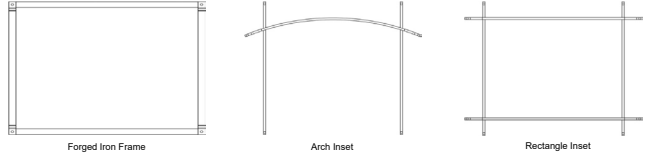

MULTI-FUNCTION SYSTEM INCLUDES THERMOSTAT VARIABLE REMOTE CONTROL

DV Fireplace, Multi-Function Remote, NG (Req Log Set and Liner)	DVCT50CBP95N	$8749
DV Fireplace, Multi-Function Remote, LP (Req Log Set and Liner)	DVCT50CBP95P	$8749

Forged Iron Frame

Arch Inset

Rectangle Inset

LOGS - REQUIRED

Log Set for TruFlame, Fiber – Forest Timber	LS50TINF	$989

LINERS - REQUIRED

Liner, Whitewashed Herringbone Brick, Ceramic Fiber	DVP50CPWH	$759
Liner, Cracked Red Fire Brick	DVP50PFB	$759
Liner, Traditional Stone	DVP50PTS	$769
Liner, Black Porcelain with Matte Black Ceiling & Floor	DVP50PKR	$1269

FORGED IRON FRONTS AND INSETS

Forged Iron Frame, Black	DFF50BL	$1359
Forged Iron Inset, Arch, Black	DFF50RBL	$559
Forged Iron Inset, Rectangle, Black	DFF50CBL	$539
Forged Iron Frame, Distressed Pewter	DFF50FPD	$1529
Forged Iron Inset, Arch, Distressed Pewter	DFF50RPD	$629
Forged Iron Inset, Rectangle, Distressed Pewter	DFF50CPD	$629
Forged Iron Frame, Oil-Rubbed Bronze	DFF50BZT	$1529
Forged Iron Inset, Arch, Oil-Rubbed Bronze	DFF50RBZT	$629
Forged Iron Inset, Rectangle, Oil-Rubbed Bronze	DFF50FBZT	$629

HEAT MANAGEMENT

Gravity Heat Management (Includes 36" Plenum and 10' Flex)	HMGW36	$639
External Forced Air Heat Management (Requires Flex Kit)	HMFA	$999
Flex Vent Kit for Forced Air Kit (25' Flex and Clamps)	SD6DFA25	$319

ACCESSORIES

Twin Blower, Auto Variable Speed	FBB21	$419