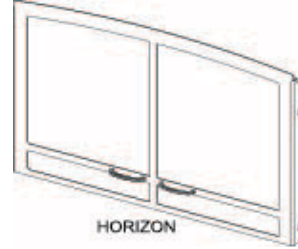

RUSHMORE	RUSHMORE	MCKINLEY	BOULEVARD	LOFT	TAHOE	TAHOE CLEAN	INNSBROOK
DVCT	DVCT INSERT	DVCTL	DVLL	DVL	DVD DVP DVX	DVCD DVCC DVCP DVCX	DVC

INNSBROOK INSERT Direct-Vent Insert

HORIZON