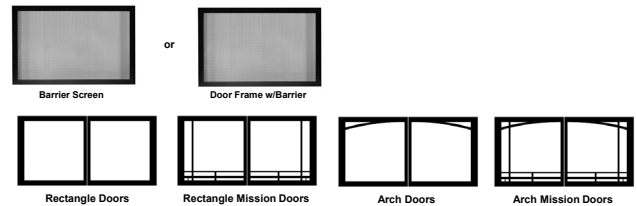

FRONTS (REQUIRES A FIREPLACE BARRIER)

Select a Barrier or a Door Frame and Doors

FIREPLACE BARRIER

Barrier, Black	DVFB42TBL	$234
Door Frame with Barrier, Black	DVWB3BL	$249

DOOR SET (REQ DOOR FRAME WITH BARRIER)

Door Set, Black, Rectangle	DVDB3CBL	$519

OUTER FRAME AND BOTTOM TRIM

Steel Frame, Black	DVF36BL	$134
Steel Frame, Hammered Pewter	DVF3HP	$134
Trim Kit, Bottom, Hammered Pewter	FBS3HP	$67

LOUVERS

Louvers, Black, Mission	DVG3MBL	$404
Louvers, Hammered Pewter, Mission	DVG3MHP	$404
Louvers, Black, Arch	DVG3ABL	$404
Louvers, Hammered Pewter, Arch	DVG3AHP	$404