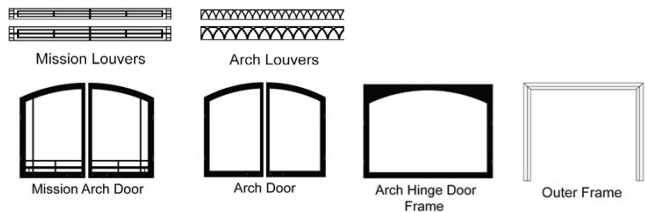

VF Premium Fireplace - IPI, NG	VFPA36BP70LN	$2149
VF Premium Fireplace - IPI, LP	VFPA36BP70LP	$2149
VF Premium Fireplace - IPI, Blower, NG	VFPA36BP71LN	$2399
VF Premium Fireplace - IPI, Blower, LP	VFPA36BP71LP	$2399

LOG SETS - REQUIRED

Log Set, 5-pc., 30-in., Ceramic Fiber	LS30EF	$289
Log Set, 8-pc., 30-in., Refractory	ALS30RV	$284
Log Set, 9-pc., 30-in., Select, Refractory	ALS30RVS	$399
Log Set, 13-pc., 30-in., Refractory	ALS30CR2	$409

LINERS

Liner, Aged Brick	VBP36SA	$254
Liner, Banded Brick	VBP36SE	$264
Liner, Traditional Brick	VBP36SF	$264
Liner, Stacked Fieldstone	VBP36SK	$239
Liner, Black Porcelain	VBP36SKR	$414

ACCESSORIES

Ember Kit	EK1	$90
Blower, Auto, 1-spd	FBB5	$259
Flex Gas Line, 24-in. Stainless Steel	GF24	$42
Platinum Embers	PE20	$32
Hood, Extended, Black	VB4H32BL	$109

CONTROL OPTIONS

Remote, Battery Receiver/Remote, On/Off	FRBC	$209
Remote, Battery Receiver/Remote, Thermostat	FRBTC2	$259
Remote, Electric Receiver/Battery Remote, On/Off	FREC	$199
Remote, Battery Receiver/Remote, TouchScreen, Programmable	FRBTPS	$334
Wall Switch, On/Off	FWS1	$33
Wall Thermostat, Reed Switch	TMV	$46
Wall Thermostat, Wireless	TRW	$254

VARIABLE REMOTE FOR IP (INCL STEPPER MOTOR, THERMOSTAT REMOTE, AND WIRING)

Remote, Var Flame Kit, NG	RVKN	$349
Remote, Var Flame Kit, LP	RVKP	$349

LOUVERS

Louvers, Black, Arch	FBG36ABL	$369
Louvers, Hammered Pewter, Arch	FBG36AHP	$369
Louvers, Black, Mission	FBG36MBL	$369
Louvers, Hammered Pewter, Mission	FBG36MHP	$369

DOORS - REQUIRE VFY32SBL ARCH HINGE DOOR FRAME

Door Set, 36S, Black, Arch	VFR36SCBL	$789
Door Set, 36S, Hammered Pewter, Arch	VFR36SCHP	$789
Door Set, 36S, Black, Mission Arch	VFR36SMBL	$789
Door Set, 36S, Hammered Pewter, Mission Arch	VFR36SMHP	$789
Door Frame, Black, Arch	VFY36SBL	$279

OUTER FRAME

Steel Frame, EZ Attach, Black	VBS36SBL	$179
Steel Frame, EZ Attach, Hammered Pewter	VBS36SHP	$179
Trim Kit, Bottom, Hammered Pewter	FBS36HP	$61

Prices effective May 1 2025