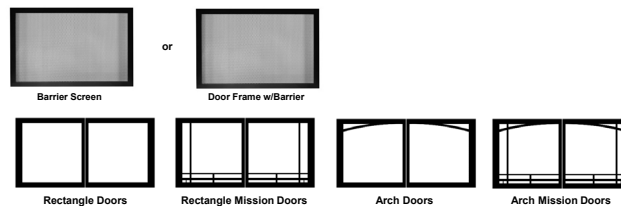

FRONTS (REQUIRES A FIREPLACE BARRIER)

Select a Barrier or a Door Frame and Doors

FIREPLACE BARRIER

Barrier, Black	DVFB48TBL	\$279
Door Frame with Barrier, Black	DWVB4BL	\$309

DOOR SET (REQ DOOR FRAME WITH BARRIER)