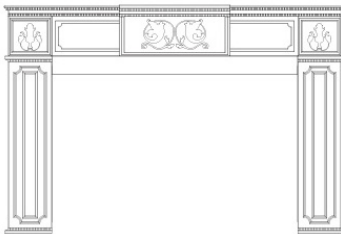

RUSHMORE	RUSHMORE	MCKINLEY	BOULEVARD	LOFT	TAHOE	TAHOE CLEAN	INNSBROOK
DVCT	DVCT INSERT	DVCTL	DVLL	DVL	DVD DVP DVX	DVCD DVCC DVCP DVCX	DVC

INNSBROOK INSERT Direct-Vent Insert