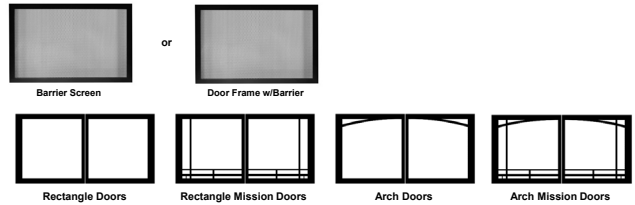

LINERS

Liner, Banded Brick	DVP36XE	\$269
Liner, Stacked Fieldstone	DVP3642XK	\$297
Liner, Black Porcelain	DVP3642KR	\$489

FRONTS (REQUIRES A FIREPLACE BARRIER)

Select a Barrier or a Door Frame and Doors

FIREPLACE BARRIER		
Barrier, Black	DVFQ36TBL	\$304
Door Frame with Barrier, Black, Rectangle	DVWQ36BL	\$324