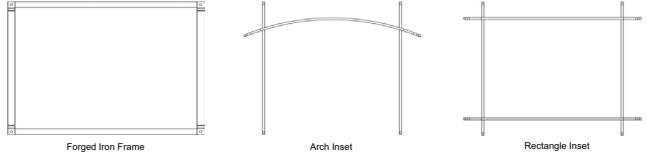

CONVERSION KITS

Conversion Kit, IPI, NG To LP	36884	$99
Conversion Kit, IPI, LP To NG	36885	$99

FORGED IRON FRONTS AND INSETS

Forged Iron Frame, Black	DFF40BL	$1249
Forged Iron Inset, Arch, Black	DFF40RBL	$409
Forged Iron Inset, Rectangle, Black	DFF40CBL	$389
Forged Iron Frame, Distressed Pewter	DFF40FPD	$1459
Forged Iron Inset, Arch, Distressed Pewter	DFF40RPD	$519
Forged Iron Inset, Rectangle, Distressed Pewter	DFF40CPD	$499
Forged Iron Frame, Oil-Rubbed Bronze	DFF40BZT	$1459
Forged Iron Inset, Arch, Oil-Rubbed Bronze	DFF40RBZT	$519
Forged Iron Inset, Rectangle, Oil-Rubbed Bronze	DFF40FBZT	$499