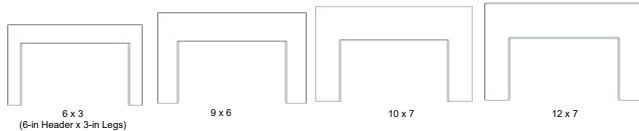

CONVERSION KITS

Conversion Kit, NG To LP	38499	$99
Conversion Kit, LP To NG	38500	$99

SURROUNDS AND SHROUD

Surround, 3-Sided, 1-Pc., (6x3x1), Black (40 W x 29 H x 1 D)	DS35631BL	$329
Surround, 3-Sided, 1-Pc., (9x6x1), Black (44 W x 31 H x 1 D)	DS35961BL	$339
Surround, 3-Sided, 1-Pc., (10x7x1), Black (48 W x 33 H x 1 D)	DS351071BL	$359
Surround, 3-Sided, 1-Pc., (12x7.5x1), Black (52 W x 36 H x 1 D)	DS351271BL	$379
Surround, Flush 3-Sided, 1-Pc., (6x3), Black (40 W x 29 H)	DS3563BL	$359
Surround, Flush 3-Sided, 1-Pc., (10x7), Black (48 W x 33 H)	DS35107BL	$379
Custom Surround, 3-Sided, Black	CS3SIDED	$859
Custom Surround, 4-Sided, Black	CS4SIDED	$909
Shroud, Black (48-in W x 35 3/4-in H, plus 2-in Bottom panel. Opening 36-in x 23 3/4-in)	SH1BL	$219