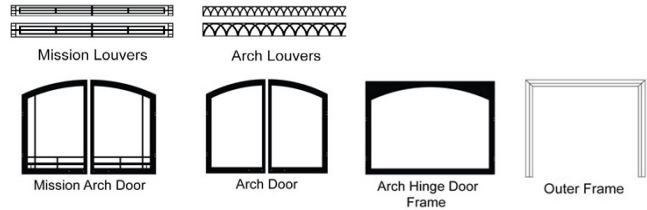

BRECKENRIDGE	BOULEVARD	VAIL	INNSBROOK LOFT	SPIRIT STOVE	HEARTHRITE	VENT-FREE	ACCESSORIES
VFD VFP VFS	VFS VFL	VFP VFD VFPA VFP	VFLC VFPC VBPC	VFD	HRSQ HLS	LOG SETS AND BURNERS	MISC

BRECKENRIDGE Firebox Deluxe 42

VENT-FREE FIREBOX DELUXE 42		
VF Deluxe Firebox - Circulating, Flush Front	VFD42FB0F	$819
VF Deluxe Firebox - Circulating, Louver	VFD42FB0L	$819
VF Deluxe Firebox - Circulating, Flush Front, Refractory Liner	VFD42FB2MF	$999
VF Deluxe Firebox - Circulating, Louver, Refractory Liner	VFD42FB2ML	$999

LINERS		
Liner, Traditional Brick	VBP42SF	$269
Liner, Aged Brick	VBP42SA	$259
Liner, Banded Brick	VBP42SE	$279
Liner, Stacked Fieldstone	VBP42SK	$269
Liner, Black Porcelain	VBP42SKR	$429

ACCESSORIES		
Ember Kit	EK1	$90
Blower, Auto, 1-spd	FBB5	$259
Speed Cont, Var, FBB5	SCV1	$52
Fresh Air Kit	VFA2	$88

EXTENDED HOOD		
REQUIRED FOR THICK SURROUNDING MATERIALS - SUCH AS STONE OR BRICK		
Hood, Extended, Black	VB4H42BL	$139

DOOR SET - REQUIRES VFY32SBL DOOR FRAME WITH BARRIER		
Door Set, Black, Arch	VBR42SCBL	$849
Door Set, Hammered Pewter, Arch	VBR42SCHP	$849
Door Set, Black, Mission Arch	VBR42SMBL	$849
Door Set, Hammered Pewter, Mission Arch	VBR42SMHP	$849
Door Frame, Black, Arch	VBY42SBL	$279

LOUVERS (FOR LOUVERED FIREBOXES ONLY)		
Louvers, Black, Arch	DVG3ABL	$404
Louvers, Hammered Pewter, Arch	DVG3AHP	$404
Louvers, Black, Mission	DVG3MBL	$404
Louvers, Hammered Pewter, Mission	DVG3MHP	$404

OUTER FRAME, STEEL FOR FLUSH OR LOUVERED BOXES EASY INSTALL DESIGN		
Steel Frame, EZ Attach, Black	VBS42SBL	$189
Steel Frame, EZ Attach, Hammered Pewter	VBS42SHP	$189
Trim Kit, Bottom, Hammered Pewter	FBS3HP	$67

CABINET MANTELS AND CORNER CABINET MANTELS WITH BASES		
THESE MANTELS FIT THE FIREPLACES ON THIS PAGE. CABINET MANTELS REQUIRE 3-PIECE FRAME. ALSO SEE PROFILE MANTELS AND MANTEL SHELVES.		
Cherry	EMBF1SC	$1229
Dark Oak	EMBF1SDO	$1229
Oak	EMBF1SO	$1229
Unfinished Hardwood	EMBF1SUH	$1019
White	EMBF1SW	$1229
Cherry, Corner	EMBC1SC	$1179
Dark Oak, Corner	EMBC1SDO	$1179
Oak, Corner	EMBC1SO	$1179
Unfinished Hardwood, Corner	EMBC1SUH	$979
White, Corner	EMBC1SW	$1179