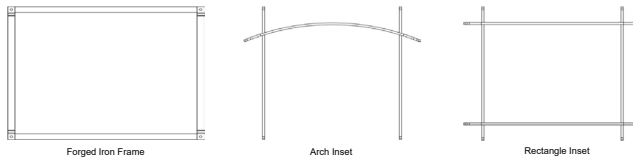

MULTI-FUNCTION SYSTEM INCLUDES THERMOSTAT VARIABLE REMOTE CONTROL

DV See Thru Fireplace, Multi-Function Remote, NG (Req Log Set and Liner)	DVCT40CSP95N	$9299
DV See Thru Fireplace, Multi-Function Remote, LP (Req Log Set and Liner)	DVCT40CSP95P	$9299