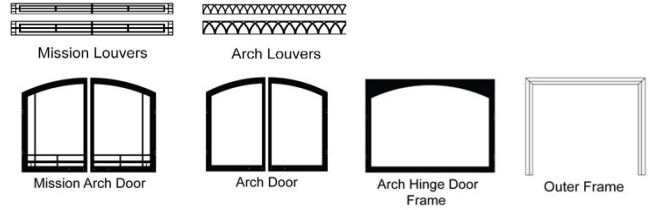

EXTENDED HOOD

REQUIRED FOR THICK SURROUNDING MATERIALS - SUCH AS STONE OR BRICK

Hood, Extended, Black	VB4H32BL	\$109
-----------------------	----------	-------

LOUVERS (FOR LOUVERED FIREBOXES ONLY)

Louvers, Black, Arch	DVG1ABL	\$349
Louvers, Hammered Pewter, Arch	DVG1AHP	\$349
Louvers, Black, Mission	DVG1MBL	\$349
Louvers, Hammered Pewter, Mission	DVG1MHP	\$349