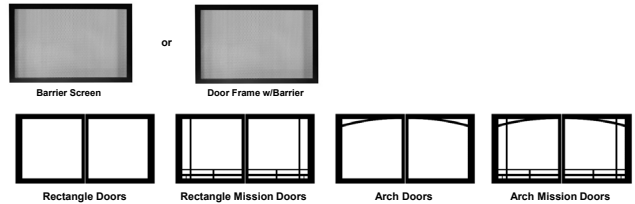

PENINSULA FIREPLACE REQ THREE BARRIERS (ONE 22-IN AND TWO 36-IN)
SEE-THROUGH FIREPLACE REQ TWO 36-IN BARRIERS

FIREPLACE BARRIER		
Barrier, Black	DVFB22TBL	$221
Barrier, Black	DVFB36SPBL	$245

OUTER FRAME AND BOTTOM TRIM		
Steel Frame, Black	DVF36BL	$134
Steel Frame, Hammered Pewter	DVF36HP	$134
Trim Kit, Bottom, Hammered Pewter	FBS36HP	$61

LOUVERS		
Louvers, Black, Mission, 22	DVG22MBL	$358
Louvers, Black, Arch, 22	DVG22ABL	$358

LOUVERS 36		
Louvers, Black, Mission	FBG36MBL	$369
Louvers, Black, Arch	FBG36ABL	$369
Louvers, Hammered Pewter, Arch	FBG36AHP	$369
Louvers, Hammered Pewter, Mission	FBG36MHP	$369