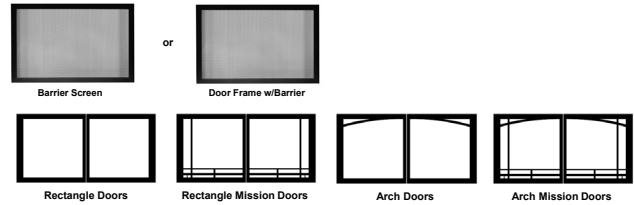

FRONTS (REQUIRES A FIREPLACE BARRIER)

Select a Barrier or a Door Frame and Doors

FIREPLACE BARRIER

Barrier, Black	DVFB32SBL	\$209
Door Frame with Barrier, Black	DVWB1BL	\$219

DOOR SET (REQ DOOR FRAME WITH BARRIER)