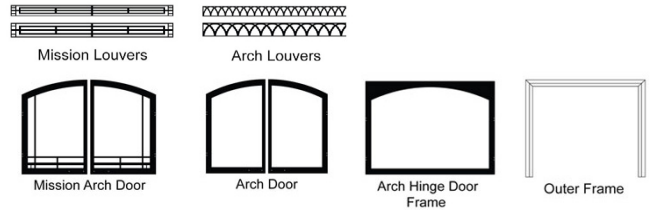

LOUVERS (FOR LOUVERED FIREBOXES ONLY)

Louvers, Black, Arch	DVG3ABL	\$404
Louvers, Hammered Pewter, Arch	DVG3AHP	\$404
Louvers, Black, Mission	DVG3MBL	\$404
Louvers, Hammered Pewter, Mission	DVG3MHP	\$404