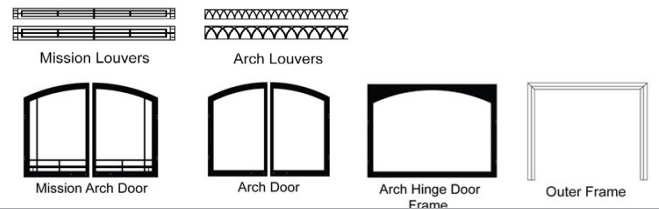

CONTROL OPTIONS

Remote, Battery Receiver/Remote, On/Off	FRBC	$209
Remote, Battery Receiver/Remote, Thermostat	FRBTC2	$259
Remote, Electric Receiver/Battery Remote, On/Off	FREC	$199
Remote, Battery Receiver/Remote, TouchScreen, Programmable	FRBTPS	$334
Wall Switch, On/Off	FWS1	$33
Wall Thermostat, Reed Switch	TMV	$46
Wall Thermostat, Wireless	TRW	$254

DOORS - REQUIRE VFY36SBL ARCH HINGE DOOR FRAME

Door Set, 36S, Black, Arch	VFR36SCBL	$789
Door Set, 36S, Hammered Pewter, Arch	VFR36SCHP	$789
Door Set, 36S, Black, Mission Arch	VFR36SMBL	$789
Door Set, 36S, Hammered Pewter, Mission Arch	VFR36SMHP	$789
Door Frame, Black, Arch	VFY36SBL	$279

EXTENDED HOOD

REQUIRED FOR THICK SURROUNDING MATERIALS - SUCH AS STONE OR BRICK

Hood, Extended, Black	VB4H36BL	$119

PENINSULA MANTEL TOPS

Cherry, Peninsula Top	EMPTC	$929
Dark Oak, Peninsula Top	EMPTDO	$929
Oak, Peninsula Top	EMPTO	$929
Unfinished Hardwood, Peninsula Top	EMPTUH	$809
White, Peninsula Top	EMPTW	$929

PENINSULA MANTEL BASES

Cherry, Peninsula Base	EMPBC	$599
Dark Oak, Peninsula Base	EMPBDO	$599
Oak, Peninsula Base	EMPBO	$629
Unfinished Hardwood, Peninsula Base	EMPBUH	$499
White, Peninsula Base	EMPBW	$599

OUTER FRAMES FOR SEE-THROUGH FIREPLACES

Steel Frame, Black	DVF36BL	$134
Steel Frame, Hammered Pewter	DVF36HP	$134
Trim Kit, Bottom, Hammered Pewter	FBS36HP	$61

LOUVERS FOR END OF PENINSULA FIREPLACE ONLY

Louvers, Black, Arch, 22	DVG22ABL	$358
Louvers, Black, Mission, 22	DVG22MBL	$358

LOUVERS FOR FACE OF PENINSULA AND SEE-THROUGH FIREPLACES

Louvers, Black, Arch	FBG36ABL	$369
Louvers, Hammered Pewter, Arch	FBG36AHP	$369
Louvers, Black, Mission	FBG36MBL	$369
Louvers, Hammered Pewter, Mission	FBG36MHP	$369