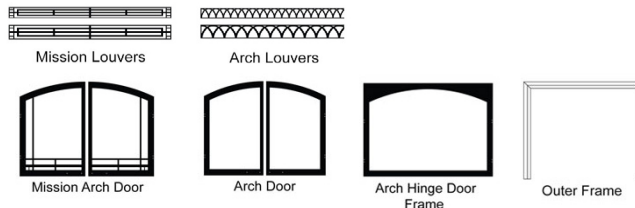

BRECKENRIDGE

BOULEVARD

VAIL

INNSBROOK
LOFT

SPIRIT STOVE

HEARTHRITE

VENT-FREE

ACCESSORIES

VFD VFP VFS

VFS VFL

VFP VFD
VFPA VFP

VFLC VFPC
VBPC

VFD

HRSQ HLS

LOG SETS AND
BURNERS

MISC

BRECKENRIDGE Firebox Premium 36

VENT-FREE FIREBOX PREMIUM 36

VF Premium Firebox - Circulating, Flush Front	VFP36FB0F	$859
VF Premium Firebox - Circulating, Louver	VFP36FB0L	$859

LINERS

Liner, Aged Brick	VBP36D2A	$289
Liner, Banded Brick	VBP36D2E	$289
Liner, Traditional Brick	VBP36D2F	$299
Liner, Stacked Fieldstone	VBP36D2K	$276

ACCESSORIES

Ember Kit	EK1	$90
Blower, Auto, 1-spd	FBB5	$259
Speed Cont, Var, FBB5	SCV1	$52
Fresh Air Kit	VFA2	$88
Lighting Kit, 120 V, Req switch or rheostat	LK3	$224

EXTENDED HOOD

REQUIRED FOR THICK SURROUNDING MATERIALS - SUCH AS STONE OR BRICK

Hood, Extended, Black	VB4H36BL	$119

DOOR SET - REQUIRES VBY36TBL DOOR FRAME WITH BARRIER

Door Set, Black, Arch	VBR36TCBL	$859
Door Set, Hammered Pewter, Arch	VBR36TCHP	$859
Door Set, Black, Mission Arch	VBR36TMBL	$859
Door Set, Hammered Pewter, Mission Arch	VBR36TMHP	$859
Door Frame, Black, Arch	VBY36TBL	$299

LOUVERS (FOR LOUVERED FIREBOXES ONLY)

Louvers, Black, Arch	FBG36ABL	$369
Louvers, Hammered Pewter, Arch	FBG36AHP	$369
Louvers, Black, Mission	FBG36MBL	$369
Louvers, Hammered Pewter, Mission	FBG36MHP	$369

FRAMES - OUTER FRAME FOR LOUVERED BOXES

Steel Frame, Black	VBF36TBL	$189
Steel Frame, Hammered Pewter	VBF36THP	$189
Steel Frame, EZ Attach, Hammered Pewter	VBS36SHP	$179