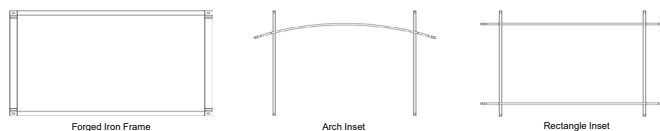

Beveled Frame

BEVELED FRAMES		
Beveled Frame, 1.5-in., Textured Black	DF302BLX	\$1129
Beveled Frame, 1.5-in., Brushed Nickel	DF302BNB	\$1169
Beveled Frame, 1.5-in., Oil-Rubbed Bronze	DF302BZT	\$1169

Forged Iron Frame