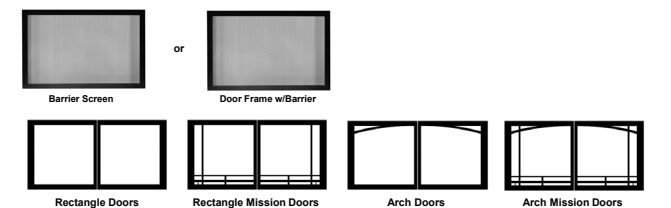

CONTROL OPTIONS FOR MILLIVOLT MODELS			
Remote, Battery Receiver/Remote, On/Off	FRBC		$209
Remote, Battery Receiver/Remote, Thermostat	FRBTC2		$259
Remote, Electric Receiver/Battery Remote, On/Off	FREC		$199
Remote, Battery Receiver/Remote, TouchScreen, Programmable	FRBTPS		$334
Wall Switch, On/Off	FWS1		$33
Wall Thermostat, Reed Switch	TMV		$46
Wall Thermostat, Wireless	TRW		$254

IPI WITH THERMOSTAT VARIABLE REMOTE CONTROL			
DV Fireplace, IPI, NG	DVD42FP70N		$2309
DV Fireplace, IPI, LP	DVD42FP70P		$2309
DV Fireplace, IPI, Blower, NG	DVD42FP71N		$2599
DV Fireplace, IPI, Blower, LP	DVD42FP71P		$2599

VARIABLE REMOTE FOR IP (INCL STEPPER MOTOR, THERMOSTAT REMOTE, AND WIRING)			
Remote, Var Flame Kit, NG	RVKN		$349
Remote, Var Flame Kit, LP	RVKP		$349

CONVERSION KITS			
Conversion Kit, NG To LP	18814		$69
Conversion Kit, LP To NG	18818		$69
Conversion Kit, IPI (NG To LP)	31760		$79
Conversion Kit, IPI (LP To NG)	31761		$79

ACCESSORIES			
Blower, Auto	FBB4		$329
Flex Gas Line, 24-in. Stainless Steel	GF24		$42
Platinum Embers	PE20		$32
Ember Kit	EK1		$90

LINERS			
Liner, Aged Brick	DVP3SA		$289
Liner, Stacked Fieldstone	DVP3SK		$259
Liner, Herringbone Brick	DVP3SH		$279
Liner, Black Porcelain	DVP3SKR		$379