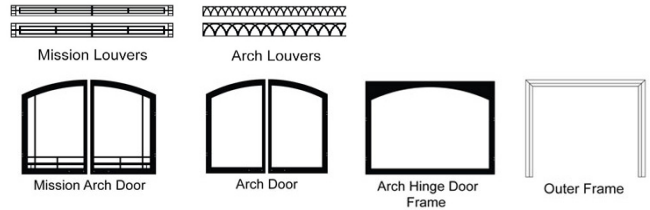

BRECKENRIDGE Firebox Premium 32

VENT-FREE FIREBOX PREMIUM 32

VF Premium Firebox - Circulating, Flush Front	VFP32FB0F	$789
VF Premium Firebox - Circulating, Louver	VFP32FB0L	$789

LINERS

Liner, Aged Brick	VBP32D2A	$274
Liner, Banded Brick	VBP32D2E	$274
Liner, Traditional Brick	VBP32D2F	$284
Liner, Stacked Fieldstone	VBP32D2K	$235

ACCESSORIES

Ember Kit	EK1	$90
Blower, Auto, 1-spd	FBB5	$259
Speed Cont, Var, FBB5	SCV1	$52
Fresh Air Kit	VFA2	$88
Lighting Kit, 120 V, Req switch or rheostat	LK3	$224

EXTENDED HOOD

REQUIRED FOR THICK SURROUNDING MATERIALS - SUCH AS STONE OR BRICK

Hood, Extended, Black	VB4H32BL	$109

DOOR SET - REQUIRES VFY32SBL DOOR FRAME WITH BARRIER

Door Set, Black, Arch	VBR32TCBL	$839
Door Set, Hammered Pewter, Arch	VBR32TCHP	$839
Door Set, Black, Mission Arch	VBR32TMBL	$839
Door Set, Hammered Pewter, Mission Arch	VBR32TMHP	$839
Door Frame, Black, Arch	VBY32TBL	$269

LOUVERS (FOR LOUVERED FIREBOXES ONLY)

Louvers, Black, Arch	DVG1ABL	$349
Louvers, Hammered Pewter, Arch	DVG1AHP	$349
Louvers, Black, Mission	DVG1MBL	$349
Louvers, Hammered Pewter, Mission	DVG1MHP	$349

STEEL FRAME AND TRIM KIT

Steel Frame, Black	VBF32TBL	$169
Steel Frame, Hammered Pewter	VBF32THP	$169
Trim Kit, Bottom, Hammered Pewter	FBS1HP	$61