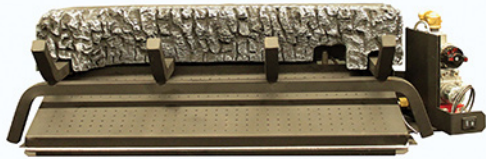

VENTED FIREPLACES

RUSHMORE	RUSHMORE	MCKINLEY	BOULEVARD	LOFT	TAHOE	TAHOE CLEAN	INNSBROOK
DVCT	DVCT INSERT	DVCTL	DVLL	DVL	DVD DVP DVX	DVCD DVCC DVCP DVCX	DVC

VENTED GAS LOG SETS
Elite Radiant

BURNER W/ MATCH LIGHT

Elite Burner, 18-in., Match Light, 33,000 Btu	BFL18MTN	$759
Elite Burner, 21/24-in., Match Light, 55,000 Btu	BFL2124MTN	$779
Elite Burner, 30-in., Match Light, 65,000 Btu	BFL30MTN	$804

BURNER W/ MANUAL SAFETY PILOT (UL CERTIFIED)

Elite Burner, 18-in., Manual, 33,000 Btu	BFM18MTN	$889
Elite Burner, 21/24-in., Manual Safety Pilot, 55,000 Btu	BFM2124MTN	$949
Elite Burner, 30-in., Manual Safety Pilot, 65,000 Btu	BFM30MTN	$954

BURNER W/ MILLIVOLT ON/OFF SWITCH (UL CERTIFIED)

Elite Burner, 18-in., Millivolt, 33,000 Btu	BFR18MTN	$1009
Elite Burner, 21/24-in., Millivolt, 55,000 Btu	BFR2124MTN	$1039
Elite Burner, 30-in., Millivolt, 65,000 Btu	BFR30MTN	$1079

ELITE RADIANT VENTED BURNER, MILLIVOLT WITH VARIABLE REMOTE CONTROL (UL CERTIFIED)

Elite Burner, 18-in., IPI, 33,000 Btu, w/LP Conv Kit	BFE18MTN	$1179
Elite Burner, 21/24-in., IPI, 55,000 Btu, w/LP Conv Kit	BFE2124MTN	$1199
Elite Burner, 30-in., IPI, 65,000 Btu, w/LP Conv Kit	BFE30MTN	$1219

CONVERSION KITS

NG to LP, Vented Burner 18/2124/30 - Manual Safety Pilot Valve, 55,000 Btu - incl Main orifice, air mixer, and pilot orifice.	CKV115	$98
NG to LP, Vented Burner 18/2124/30 - Millivolt 55,000 Btu - incl Main orifice, air mixer, pilot orifice, and regulator	CKV117	$98
NG to LP, Vented Burner 2124, Hi/Lo Remote Valve, 55,000 Btu - incl Main orifice, air mixer, and pilot orifice	CKV119	$98
NG to LP, Vented Burner 30, Hi/Lo Remote Valve, 65,000 Btu - incl Main orifice, air mixer, and pilot orifice	CKV120	$98

CONTROL OPTIONS FOR BFR(2124,30)MTN ONLY

Remote, Battery Receiver/Remote, On/Off	FRBC	$209
Wall Switch, On/Off	FWS1	$33
On/Off Switch in Log	SWL	$75