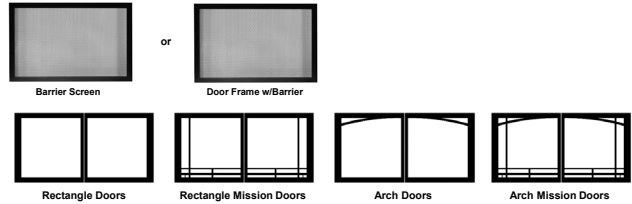

FRONTS (REQUIRES A FIREPLACE BARRIER)

Select a Barrier or a Door Frame and Doors

FIREPLACE BARRIER

Barrier, Black	DVFB36TBL	\$219
Door Frame with Barrier, Black	DVWB36BL	\$234

DOOR SET (REQ DOOR FRAME WITH BARRIER)