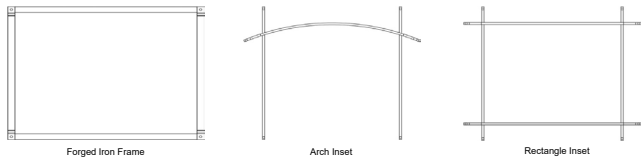

LOGS - REQUIRED		
Log Set, Ceramic Fiber, Driftwood	LS36DINF	\$599
Log Set, Ceramic Fiber, Traditional Charred	LS36TINF	\$569
Log Set, 10-pc., Burncrete, Birch	LS36CBB	\$729

FORGED IRON FRONTS AND INSETS		
Forged Iron Frame, Black	DFF36BL	\$999
Forged Iron Inset, Arch, Black	DFF36RBL	\$389
Forged Iron Inset, Rectangle, Black	DFF36CBL	\$369
Forged Iron Frame, Distressed Pewter	DFF36FPD	\$1339
Forged Iron Inset, Arch, Distressed Pewter	DFF36RPD	\$509
Forged Iron Inset, Rectangle, Distressed Pewter	DFF36CPD	\$489
Forged Iron Frame, Oil-Rubbed Bronze	DFF36BZT	\$1339
Forged Iron Inset, Arch, Oil-Rubbed Bronze	DFF36RBZT	\$509
Forged Iron Inset, Rectangle, Oil-Rubbed Bronze	DFF36FBZT	\$489