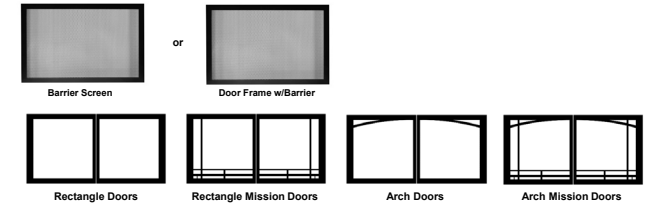

FRONTS (REQUIRES A FIREPLACE BARRIER)

Select a Barrier or a Door Frame and Doors

FIREPLACE BARRIER

Barrier, Black	DVFQ42TBL	\$314
Door Frame with Barrier, Black, Rectangle	DWVQ3BL	\$324

DOOR SET (REQ DOOR FRAME WITH BARRIER)