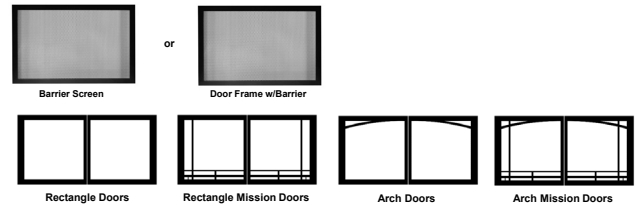

FRONTS (REQUIRES A FIREPLACE BARRIER)

Select a Barrier or a Door Frame and Doors

FIREPLACE BARRIER

Barrier, Black	DVFB36SBL	\$219
Door Frame with Barrier, Black	DVWB2BL	\$234

DOOR SET (REQ DOOR FRAME WITH BARRIER)