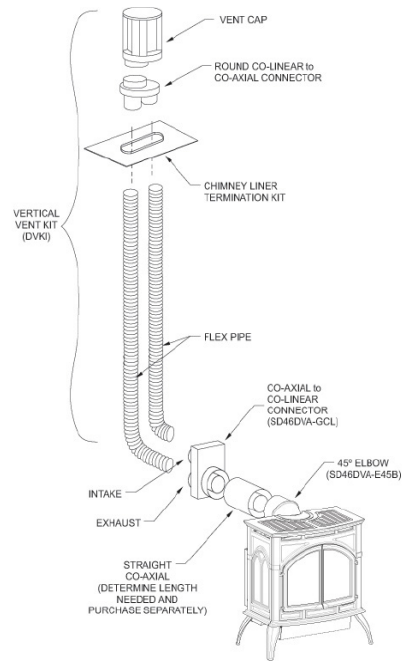

4 X 6 5/8 VENTING - GALVANIZED

6-in. Pipe (Galv)	SD46DVA06	$71
8-in. DV Pipe Ext, 3 to 7 in (Galv)	SD46DVA08A	$83
9-in. Pipe (Galv)	SD46DVA09	$85
12-in. Pipe (Galv)	SD46DVA12	$92
16-in. DV Pipe Ext, 3 to 15 in (Galv)	SD46DVA16A	$85
24-in. Pipe (Galv)	SD46DVA24	$124
36-in. Pipe (Galv)	SD46DVA36	$159
48-in. Pipe (Galv)	SD46DVA48	$179
60-in. Pipe (Galv)	SD46DVA60	$224
Elbow (Galv)	SD46DVAE45	$124
Elbow 90-degree (Galv)	SD46DVAE90	$149

4 X 6 5/8 VENTING - USE BLACK WHERE VISIBLE IN ROOM

6-in. Pipe (Black)	SD46DVA06B	$114
8-in. DV Pipe Ext, 3 to 7 in (Black)	SD46DVA08AB	$169
9-in. Pipe (Black)	SD46DVA09B	$114
12-in. Pipe (Black)	SD46DVA12B	$124
24-in. Pipe (Black)	SD46DVA24B	$164
36-in. Pipe (Black)	SD46DVA36B	$209
48-in. Pipe (Black)	SD46DVA48B	$239
60-in. Pipe (Black)	SD46DVA60B	$269
Elbow (Black)	SD46DVAE45B	$139
Elbow 90-degree, Black	SD46DVAE90B	$159

STOVE VENTING - HORIZONTAL TERMINATION KITS

Horizontal DV 45-Deg Kit, Incl: SD46DVAE45B, SD46DVA12B, SD46DVADC, SD46DVAWT, SD46DVAHC, fits DVP20CC (NG only)	DVK45NAT	$1239
Horizontal DV Kit with 2-ft Rise-inc: SD46DVA08AB, SD46DVA09, SD46DVA24B, SD46DVADC, SD46DVAE45B (45 elbow), SD46DVAE90B, SD46DVAHC, SD46DVAWT, fits DVP20CC(all), DVP30CC(all)	DVKHP45	$1239
Vertical DV 45-Deg Kit, Inc: SD46DVAE45B, SD46DVAE90B, SD46DVA12B, SD46DVA911B, SD46DVADC, SD46DVAWT, SD46DVAHC, fits DVP20CC (all), DVP30CC(NG only)	DVKVP45	$1049

STOVE VENTING FOR EXISTING FIREPLACE FLUE

Co-linear Vent Kit - incl. Round High-Wind Cap with Flashing, two Flex Vent (3-in x 35-ft each) Color-coded Ends: Red/ Exhaust; Green/Intake	SD46DVACL33	$879
DV Adaptor, Co-Axial to Co-Linear	SD46DVAGCL	$379
Vent Extension Kit, 17 ft (35 ft flex, 2 connectors, 4 clamps)	DVK35	$249
Vertical Co-Linear Termination Kit - incl. Round High-Wind Cap and flashing, Req DVK35 for 17-ft max installation or 2 - DVK35 for 35-ft max installation	DVKI2P	$599