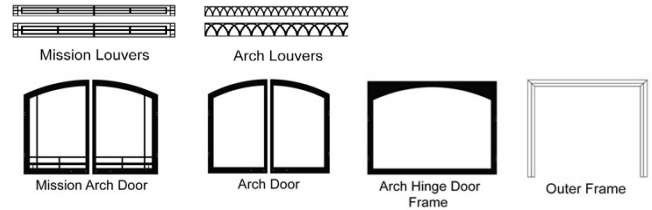

LOUVERS (FOR LOUVERED FIREBOXES ONLY)

Louvers, Black, Arch	FBG36ABL	$369
Louvers, Hammered Pewter, Arch	FBG36AHP	$369
Louvers, Hammered Pewter, Mission	FBG36MHP	$369
Louvers, Black, Mission	FBG36MBL	$369

OUTER FRAME, STEEL FOR FLUSH OR LOUVERED BOXES EASY INSTALL DESIGN

Steel Frame, EZ Attach, Black	VBS36SBL	$179
Steel Frame, EZ Attach, Hammered Pewter	VBS36SHP	$179
Trim Kit, Bottom, Hammered Pewter	FBS36HP	$61

CABINET MANTELS AND CORNER CABINET MANTELS WITH BASES

THESE MANTELS FIT THE FIREPLACES ON THIS PAGE. CABINET MANTELS REQUIRE 3-PIECE FRAME. ALSO SEE PROFILE MANTELS AND MANTEL SHELVES.

Cherry	EMBF1SC	$1229
Dark Oak	EMBF1SDO	$1229
Oak	EMBF1SO	$1229
Unfinished Hardwood	EMBF1SUH	$1019
White	EMBF1SW	$1229
Cherry, Corner	EMBC1SC	$1179
Dark Oak, Corner	EMBC1SDO	$1179
Oak, Corner	EMBC1SO	$1179
Unfinished Hardwood, Corner	EMBC1SUH	$979
White, Corner	EMBC1SW	$1179