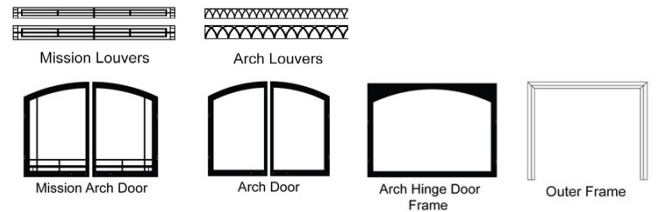

INCLUDES AC POWER ADAPTER (120VAC) WITH BATTERY BACKUP (SWITCHES TO BATTERY DURING POWER OUTAGE)

VF Premium Fireplace - IPI, NG	VFPA32BP70LN	$1949
VF Premium Fireplace - IPI, LP	VFPA32BP70LP	$1949
VF Premium Fireplace - IPI, Blower, NG	VFPA32BP71LN	$2179
VF Premium Fireplace - IPI, Blower, LP	VFPA32BP71LP	$2179

LOG SETS - REQUIRED

Log Set, 5-pc., 24-in., Ceramic Fiber	LS24EF	$249
Log Set, 8-pc., 24-in., Refractory	ALS24RV	$259
Log Set, 9-pc., 24-in., Select, Refractory	ALS24RVS	$354
Log Set, 13-pc., 24-in., Refractory	ALS24CR2	$369

LINERS

Liner, Aged Brick	VBP32SA	$244
Liner, Banded Brick	VBP32SE	$244
Liner, Traditional Brick	VBP32SF	$259
Liner, Stacked Fieldstone	VBP32SK	$229
Liner, Black Porcelain	VBP32SKR	$379

ACCESSORIES

Ember Kit	EK1	$90
Blower, Auto, 1-spd	FBB5	$259
Flex Gas Line, 24-in. Stainless Steel	GF24	$42
Platinum Embers	PE20	$32
Hood, Extended, Black	VB4H32BL	$109

CONTROL OPTIONS

Remote, Battery Receiver/Remote, On/Off	FRBC	$209
Remote, Battery Receiver/Remote, Thermostat	FRBTC2	$259
Remote, Electric Receiver/Battery Remote, On/Off	FREC	$199
Remote, Battery Receiver/Remote, TouchScreen, Programmable	FRBTSPS	$334
Wall Switch, On/Off	FWS1	$33
Wall Thermostat, Reed Switch	TMV	$46
Wall Thermostat, Wireless	TRW	$254

VARIABLE REMOTE FOR IP (INCL STEPPER MOTOR, THERMOSTAT REMOTE, AND WIRING)

Remote, Var Flame Kit, NG	RVKN	$349
Remote, Var Flame Kit, LP	RVKP	$349

LOUVERS

Louvers, Black, Arch	DVG1ABL	$349
Louvers, Hammered Pewter, Arch	DVG1AHP	$349
Louvers, Black, Mission	DVG1MBL	$349
Louvers, Hammered Pewter, Mission	DVG1MHP	$349

DOORS - REQUIRE VFY32SBL ARCH HINGE DOOR FRAME

Door Set, 32S, Black, Arch	VFR32SCBL	$769
Door Set, 32S, Hammered Pewter, Arch	VFR32SCHP	$769
Door Set, 32S, Black, Mission Arch	VFR32SMBL	$769
Door Set, 32S, Hammered Pewter, Mission Arch	VFR32SMHP	$769

OUTER FRAME

Steel Frame, EZ Attach, Black	VBS32SBL	$169
Steel Frame, EZ Attach, Hammered Pewter	VBS32SHP	$169
Trim Kit, Bottom, Hammered Pewter	FBS1HP	$61