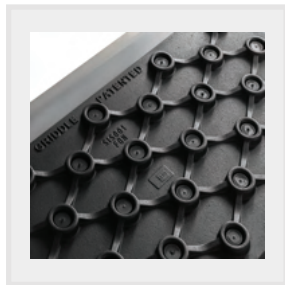

Healthy & Easy Cooking

A healthy, tasty and convenient cooking experience. Le Griddle is perfect for any meal, lunch, dinner and even breakfast. Share a new cooking experience with your family and friends.