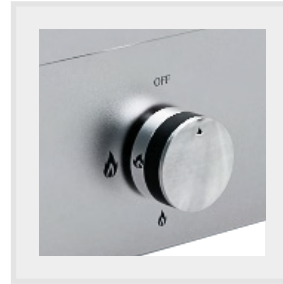

Griddle Features

- 304 Stainless Steel Housing
- 304 Tubular Stainless Burners
- Bonded Cast Iron Heat Plate
- Removable Drip Tray
- Fuel Type Is Field Convertible*
- Electronic Igniter*
- Safety Shut Off Valve With Thermocouple*
- Food Safe 304 Stainless Steel Cooking Plate

*Gas models