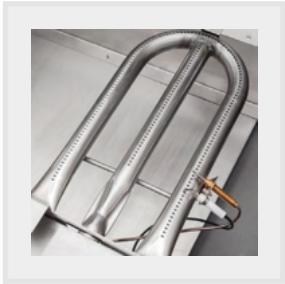

Griddle Features

- 304 Stainless Steel Housing
- 304 Tubular Stainless Burners
- Bonded Cast Iron Heat Plate
- Removable Drip Tray
- Fuel Type Is Field Convertible*
- Electronic Igniter*
- Safety Shut Off Valve With Thermocouple*
- Food Safe 304 Stainless Steel Cooking Plate

*Gas models