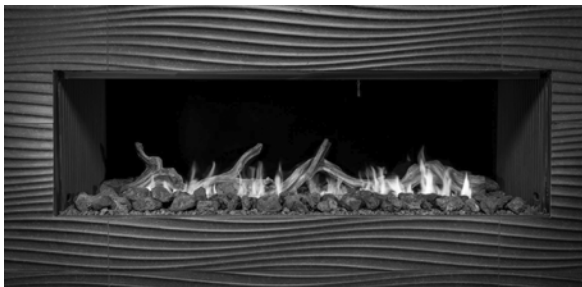

Options

MODEL	RETAIL
LFP-9618-GLASS (Rear Decorative Glass Panel)(5 Pc)	463.05
LFP-7218-GLASS (Rear Decorative Glass Panel)	253.58
LFP-6018-GLASS (Rear Decorative Glass Panel)	231.53
FLT-BRICK-LFP (Fluted End Panels 6018/7218/9618) (Specify Color)	181.91
LFP4218 GLASS DOOR (Specify Finish)	463.05
CONVNAT-4218 (4218 LP to Nat Conversion Kit)	44.10
CONVLP-4218 (4218 Nat to LP Conversion Kit)	44.10
CONVNAT-6018 (6018 LP to Nat Conversion Kit)	44.10
CONVLP-6018 (6018 Nat to LP Conversion Kit)	44.10
CONVNAT-7218 (7218 LP to Nat Conversion Kit)	44.10
CONVLP-7218 (7218 Nat to LP Conversion Kit)	44.10
CONVNAT-9618 (9618 LP to Nat Conversion Kit)	44.10
CONVLP-9618 (9618 Nat to LP Conversion Kit)	44.10
Sky-1001 (Remote)	189.21
Sky-3003 (Remote Thermostat/ Timer)	286.23
JB-3V (Junction Box/Transformer)	44.10
10MCGB UNIVERSAL 10" B-Vent Termination Cap. Allows for a rapid release of flue gases for improved drafting. UL Listed.	451.88

**GLASS PANELS
MUST BE ORDERED
WITH FIREPLACE**

AVAILABLE LFP4218 DOOR FINISHES

BLK - Black	TB - Textured Black
AC - Antique Copper	CHAR - Charcoal
AP - Antique Pewter	RI - Rusted Iron
BS - Brushed Steel	OB - Oiled Bronze

**NEW
CONTEMPORARY
"FLUTED"
REFRACTORY
PANELS**

Available now for
HD4240TV and
LFP6018/7218/9618
Linear Fireplace Models
(Left and Right Side
Only on Linear Models)

GHOSTWOOD ACCENT LOG KIT
(Shown in LFP6018)