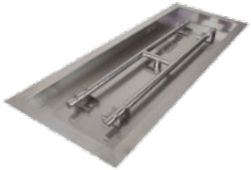

RECTANGULAR DROP-IN PAN

CATEGORY 1

EACH BURNER INCLUDES:
(1) 1/2" X 1/2" NATURAL GAS ORIFICE
(1) 1/2" X 1/2" PROPANE ORIFICE
(1) 1/2" FIP X 5/8" FLARE STRAIGHT
(1) 5/8" OD (1/2" ID) 24" FLEX LINE

PART#	ITEM	DETAIL DESCRIPTION	MAP	MSRP
DIP-REC-24	DROP-IN BURNER PAN - 24" RECTANGLE	304 STAINLESS STEEL 24"L x 8"W RECTANGULAR DROP IN PAN WITH 18" H-BURNER	$354.00	$354.00
DIP-REC-30	DROP-IN BURNER PAN - 30" RECTANGLE	304 STAINLESS STEEL 30"L x 10"W RECTANGULAR DROP IN PAN WITH 24" H-BURNER	$439.00	$439.00
DIP-REC-36	DROP-IN BURNER PAN - 36" RECTANGLE	304 STAINLESS STEEL 36"L x 12"W RECTANGULAR DROP IN PAN WITH 30" H-BURNER	$501.00	$501.00
DIP-REC-48	DROP-IN BURNER PAN - 48" RECTANGLE	304 STAINLESS STEEL 48"L x 14"W RECTANGULAR DROP IN PAN WITH 36" H-BURNER	$606.00	$606.00