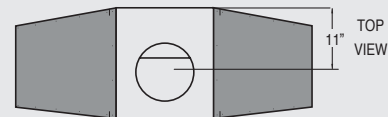

Now approved for GB Fireplaces
horizontal or vertical venting
commercial or residential applications

LFP6018

LINEAR FIREPLACE

BY *Golden Blount*

- 60" wide x 18" high
- Open front, contemporary 10" B-vent design
- Black interior with available rear glass panel
- 60,000 BTU/HR input
- Natural or LP gas
- Manual damper with damper safety switch
- Desirable open front, no fixed glass

MINIMUM FRAMING DIMENSIONS PRIOR TO POSITIONING UNIT: 75" W X 52" H X 24" D
FINISHED FRAMING DIMENSIONS WITH UNIT IN POSITION: 70" W X 32" H X 24" D

INSTALLED AFTER FIREPLACE IS POSITIONED

INSTALLED AFTER FIREPLACE IS POSITIONED

MINIMUM FRAMING DIMENSIONS

TOP VIEW

Golden Blount

4301 Westgrove Drive • Addison, Texas 75001
www.goldenblountinc.com • 800-833-1139

GBLFP-16