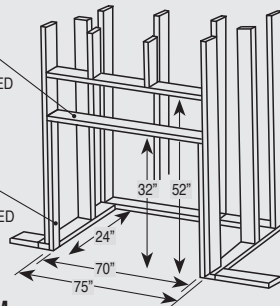

Now approved for GB Fireplaces
horizontal or vertical venting
commercial or residential applications

LFP6018

LINEAR FIREPLACE

BY *Golden Blount*

LFP6018 (Shown with black reflective glass)

- 60" wide x 18" high
- Open front, contemporary 10" B-vent design
- Black interior with available rear glass panel
- 60,000 BTU/HR input
- Natural or LP gas
- Manual damper with damper safety switch
- Desirable open front, no fixed glass

MINIMUM FRAMING DIMENSIONS PRIOR TO POSITIONING UNIT: 75" W X 52" H X 24" D
FINISHED FRAMING DIMENSIONS WITH UNIT IN POSITION: 70" W X 32" H X 24" D

INSTALLED AFTER FIREPLACE IS POSITIONED

INSTALLED AFTER FIREPLACE IS POSITIONED

MINIMUM FRAMING DIMENSIONS

TOP VIEW

Golden Blount

4301 Westgrove Drive • Addison, Texas 75001
www.goldenblountinc.com • 800-833-1139

GBLFP-16