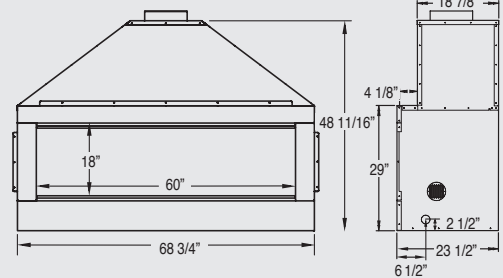

Now approved for GB Fireplaces
horizontal or vertical venting
commercial or residential applications

LFP6018

LINEAR FIREPLACE

BY *Golden Blount*

- 60" wide x 18" high
- Open front, contemporary 10" B-vent design
- Black interior with available rear glass panel
- 60,000 BTU/HR input
- Natural or LP gas
- Manual damper with damper safety switch
- Desirable open front, no fixed glass

MINIMUM FRAMING DIMENSIONS PRIOR TO POSITIONING UNIT: 75" W X 52" H X 24" D
FINISHED FRAMING DIMENSIONS WITH UNIT IN POSITION: 70" W X 32" H X 24" D

INSTALLED AFTER FIREPLACE IS POSITIONED

INSTALLED AFTER FIREPLACE IS POSITIONED

MINIMUM FRAMING DIMENSIONS

TOP VIEW

Golden Blount

4301 Westgrove Drive • Addison, Texas 75001
www.goldenblountinc.com • 800-833-1139

GBLFP-16