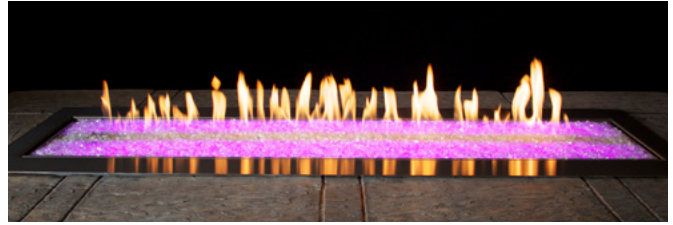

CAROL ROSE Outdoor Fire Pit

Linear 48:

Available with Pre-Programmed Color LED Lighting beneath burner

Opening 13 11/16 x 46 7/8

See manual before framing

Linear 60:

Available with Pre-Programmed Color LED Lighting beneath burner

Opening 13 11/16 x 58 7/8

See manual before framing

48 OUTDOOR STAINLESS STEEL LINEAR FIRE PIT

48-in., Manual, NG	OL48TP10N	$2,429
48-in., Manual, LP	OL48TP10P	$2,429
48-in., Manual, Multicolor LED Lighting, NG	OL48TP18N	$3,039
48-in., Manual, Multicolor LED Lighting, LP	OL48TP18P	$3,039

60 OUTDOOR STAINLESS STEEL LINEAR FIRE PIT

60-in., Manual, NG	OL60TP10N	$2,709
60-in., Manual, LP	OL60TP10P	$2,709
60-in., Manual, Multicolor LED Lighting, NG	OL60TP18N	$3,325
60-in., Manual, Multicolor LED Lighting, LP	OL60TP18P	$3,325

ACCESSORIES

Stainless Steel Tilt-out LP Tank Door	BBA	$379
Stainless Steel Register Kit (2 registers, For island ventilation)	BRB	$78
Drain Tray, 48/60 Linear, Stainless Steel	DT48LSS	$395
Weather Cover 48	WC48LSS	$489
Weather Cover 60	WC60LSS	$559
Wind Deflector Glass, Tall 48	WG484LT	$315
Wind Deflector Glass, Tall 60	WG604LT	$429

CRUSHED GLASS (REQ)

Crushed Glass, Clear Frost, approx. 1 sq. ft.	DG1CLF	$83
Crushed Glass, Bronze Reflective, approx. 1 sq. ft.	DG1BZR	$83
Crushed Glass, Copper Reflective, approx. 1 sq. ft.	DG1BCR	$83

MEDIA QUANTITIES

OL48	7 bags
OL60	8 bags

GLASS DROPLETS, ROCKS, AND PEBBLES

Crushed Glass, Black Polished, approx. 1 sq. ft.	DG1BKP	$83
Crushed Glass, Blue Clear, approx. 1 sq. ft.	DG1BUC	$83

48 CONVERSION KITS

Conversion Kit, LP To NG	37991	$169
Conversion Kit, NG To LP	37992	$169

60 CONVERSION KITS

Conversion Kit, LP To NG	37993	$169
Conversion Kit, NG To LP	37994	$169

GAS SUPPLY TIMER OPTIONS

E-Stop Gas Timer, 1 to 60 min.	GT060	$299
E-Stop Timer Compartment, Stainless Steel	GTCSS	$359