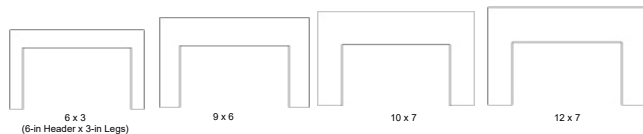

DV TRUFLAME INSERT		
DV Fireplace Insert, Multi-Function Remote, NG (Req Log Set and Liner)	DVCT30CBN95N	$4,265
DV Fireplace Insert, Multi-Function Remote, LP (Req Log Set and Liner)	DVCT30CBN95P	$4,265

LOG SETS (REQ)		
Log Set, Ceramic Fiber, Driftwood	LS30DINF	$499
Log Set, Ceramic Fiber, Traditional Charred	LS30TINF	$439

LINERS (REQ)		
Liner, Black Ceramic Glass with Matte Black Ceiling & Floor	DVP30CPKR	$559
Liner, Cottage Brick	DVP30CPTB	$369
Liner, Traditional Stone	DVP30CPTS	$379
Liner, Whitewashed Herringbone Brick, Ceramic Fiber	DVP30CPWH	$379

CONVERSION KITS		
Conversion Kit, NG To LP	38289	$109
Conversion Kit, LP To NG	38290	$109

SURROUNDS AND SHROUD		
Surround, 3-Sided, 1-Pc., (6x3x1), Black (36 W x 24 H x 1 D)	DS30631BL	$309
Surround, 3-Sided, 1-Pc., (9x6x1), Black (40 W x 27 H x 1 D)	DS30961BL	$319
Surround, 3-Sided, 1-Pc., (10x7x1), Black (42 W x 29 H x 1 D)	DS301071BL	$335
Surround, 3-Sided, 1-Pc., (12x7.5x1), Black (44 W x 31 H x 1 D)	DS301271BL	$345
Surround, Flush 3-Sided, 1-Pc., (6x3), Black (36 W x 24 H)	DS3063BL	$335
Surround, Flush 3-Sided, 1-Pc., (10x7), Black (42 W x 29 H)	DS30107BL	$345
Custom Surround, 3-Sided, Black	CS3SIDED	$889
Custom Surround, 4-Sided, Black	CS4SIDED	$945
Shroud, Black (48-in W x 35 3/4-in H, plus 2-in Bottom panel. Opening 36-in x 23 3/4-in)	SH1BL	$229