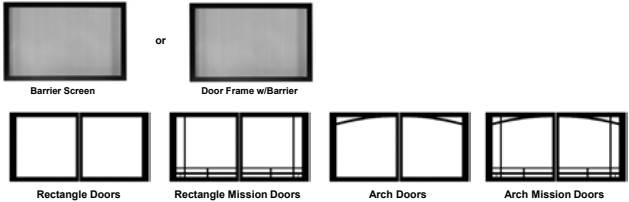

PENINSULA FIREPLACE REQ THREE BARRIERS (ONE 22-IN AND TWO 36-IN)
SEE-THROUGH FIREPLACE REQ TWO 36-IN BARRIERS

FIREPLACE BARRIER		
Barrier, Black	DVFB22TBL	$235
Barrier, Black	DVFB36SPBL	$259

OUTER FRAME AND BOTTOM TRIM		
Steel Frame, Black	DVF36BL	$145
Steel Frame, Hammered Pewter	DVF36HP	$145
Trim Kit, Bottom, Hammered Pewter	FBS36HP	$65

LOUVERS		
Louvers, Black, Mission, 22	DVG22MBL	$385
Louvers, Black, Arch, 22	DVG22ABL	$385

LOUVERS 36		
Louvers, Black, Mission	FBG36MBL	$399
Louvers, Black, Arch	FBG36ABL	$399
Louvers, Hammered Pewter, Arch	FBG36AHP	$399
Louvers, Hammered Pewter, Mission	FBG36MHP	$399

CONTROL OPTIONS		
Remote, Battery Receiver/Remote, On/Off	FRBC	$225
Remote, Battery Receiver/Remote, Thermostat	FRBTC2	$275
Remote, Electric Receiver/Battery Remote, On/Off	FREC	$215
Remote, Battery Receiver/Remote, TouchScreen, Programmable	FRBTPS	$355
Wall Switch, On/Off	FWS1	$36
Wall Thermostat, Reed Switch	TMV	$49
Wall Thermostat, Wireless	TRW	$269