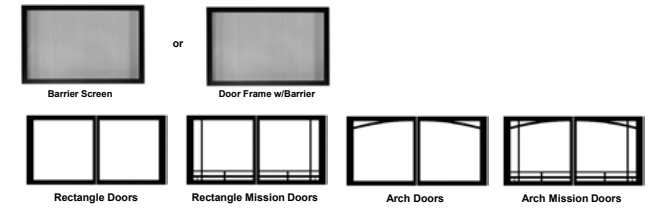

LINERS (REQ)

Liner, Banded Brick	DVP42XE	$319
Liner, Stacked Fieldstone	DVP3642XK	$309
Liner, Black Porcelain	DVP3642KR	$549