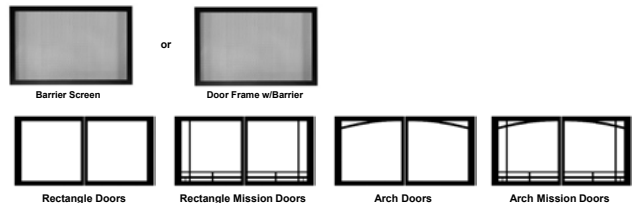

FRONTS (REQUIRES A FIREPLACE BARRIER)

Select a Barrier or a Door Frame and Doors

FIREPLACE BARRIER		
Barrier, Black	DVFB36TBL	$235
Door Frame with Barrier, Black	DVWB36BL	$249

DOOR SET (REQ DOOR FRAME WITH BARRIER)		
Door Set, Black, Rectangle	DVDB36CBL	$609

OUTER FRAME AND BOTTOM TRIM		
Steel Frame, Black	DVF36BL	$145
Steel Frame, Hammered Pewter	DVF36HP	$145
Trim Kit, Bottom, Hammered Pewter	FBS36HP	$65

LOUVERS		
Louvers, Black, Mission	FBG36MBL	$399
Louvers, Hammered Pewter, Mission	FBG36MHP	$399
Louvers, Black, Arch	FBG36ABL	$399
Louvers, Hammered Pewter, Arch	FBG36AHP	$399

CONTROL OPTIONS		
Remote, Battery Receiver/Remote, On/Off	FRBC	$225
Remote, Battery Receiver/Remote, Thermostat	FRBTC2	$275
Remote, Electric Receiver/Battery Remote, On/Off	FREC	$215
Remote, Battery Receiver/Remote, TouchScreen, Programmable	FRBTPS	$355
Wall Switch, On/Off	FWS1	$36
Wall Thermostat, Reed Switch	TMV	$49
Wall Thermostat, Wireless	TRW	$269

VARIABLE REMOTE FOR IP (INCL STEPPER MOTOR, THERMOSTAT REMOTE, AND WIRING)		
Remote, Var Flame Kit, NG	RVKN	$379
Remote, Var Flame Kit, LP	RVKP	$379