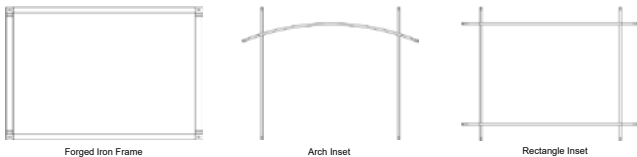

MULTI-FUNCTION SYSTEM INCLUDES THERMOSTAT VARIABLE REMOTE CONTROL

DV See Thru Fireplace, Multi-Function Remote, NG (Req Log Set and Liner)	DVCT40CSP95N	$9,525
DV See Thru Fireplace, Multi-Function Remote, LP (Req Log Set and Liner)	DVCT40CSP95P	$9,525

Forged Iron Frame

Arch Inset

Rectangle Inset

LOGS - REQUIRED

Log Set, Multi-sided, Ceramic Fiber, Traditional Charred	LS40STB	$939

LINERS - REQUIRED

Liner, Cracked Red Fire Brick	DVP40PSFB	$499
Liner, Herringbone Brick, Whitewashed	DVP40PSWH	$509
Liner, Traditional Stone	DVP40PSTS	$539
Liner, Black Reflective with Matte Black Ceiling & Floor	DVP40PSKR	$779

FORGED IRON FRONTS AND INSETS

Forged Iron Frame, Black	DFF40BL	$1,295
Forged Iron Inset, Arch, Black	DFF40RBL	$425
Forged Iron Inset, Rectangle, Black	DFF40CBL	$405
Forged Iron Frame, Distressed Pewter	DFF40FPD	$1,515
Forged Iron Inset, Arch, Distressed Pewter	DFF40RPD	$539
Forged Iron Inset, Rectangle, Distressed Pewter	DFF40CPD	$519
Forged Iron Frame, Oil-Rubbed Bronze	DFF40BZT	$1,515
Forged Iron Inset, Arch, Oil-Rubbed Bronze	DFF40RBZT	$539
Forged Iron Inset, Rectangle, Oil-Rubbed Bronze	DFF40FBZT	$519

HEAT MANAGEMENT

Gravity Heat Management (Includes 36" Plenum and 10' Flex)	HMGW36	$665
External Forced Air Heat Management (Requires Flex Kit)	HMFA	$1,035
Flex Vent Kit For Forced Air Kit (25' Flex and Clamps)	SD6DFA25	$349