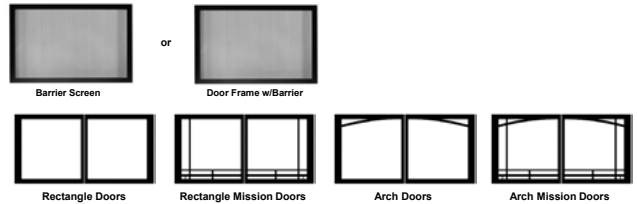

FRONTS (REQUIRES A FIREPLACE BARRIER)

Select a Barrier or a Door Frame and Doors

FIREPLACE BARRIER			
Barrier, Black	DVFB32SBL		$225
Door Frame with Barrier, Black	DVWB1BL		$235

DOOR SET (REQ DOOR FRAME WITH BARRIER)			
Door Set, Black, Rectangle	DVDB1CBL		$489
Door Set, Black, Mission Rectangle	DVDB1MBL		$489

DOOR SET ARCH (REQ DOOR FRAME WITH BARRIER)			
Door Set, Black, Arch	DVRB1CBL		$489
Door Set, Black, Mission Arch	DVRB1MBL		$489

OUTER FRAME AND BOTTOM TRIM			
Steel Frame, Black	DVF1BL		$139
Steel Frame, Hammered Pewter	DVF1HP		$139
Trim Kit, Bottom, Hammered Pewter	FBS1HP		$65

CONTROL OPTIONS			
Remote, Battery Receiver/Remote, On/Off	FRBC		$225
Remote, Battery Receiver/Remote, Thermostat	FRBTC2		$275
Remote, Electric Receiver/Battery Remote, On/Off	FREC		$215
Remote, Battery Receiver/Remote, TouchScreen, Programmable	FRBTSPS		$355
Wall Switch, On/Off	FWS1		$36
Wall Thermostat, Reed Switch	TMV		$49
Wall Thermostat, Wireless	TRW		$269

VARIABLE REMOTE FOR IP (INCL STEPPER MOTOR, THERMOSTAT REMOTE, AND WIRING)			
Remote, Var Flame Kit, NG	RVKN		$379
Remote, Var Flame Kit, LP	RVKP		$379