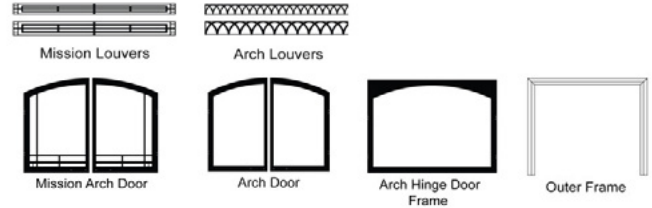

LOUVERS (FOR LOUVERED FIREBOXES ONLY)

Louvers, Black, Arch	FBG36ABL	$399
Louvers, Hammered Pewter, Arch	FBG36AHP	$399
Louvers, Hammered Pewter, Mission	FBG36MHP	$399
Louvers, Black, Mission	FBG36MBL	$399

OUTER FRAME, STEEL FOR FLUSH OR LOUVERED BOXES EASY INSTALL DESIGN

Steel Frame, EZ Attach, Black	VBS36SBL	$195
Steel Frame, EZ Attach, Hammered Pewter	VBS36SHP	$195
Trim Kit, Bottom, Hammered Pewter	FBS36HP	$65

CABINET MANTELS AND CORNER CABINET MANTELS WITH BASES

THESE MANTELS FIT THE FIREPLACES ON THIS PAGE. CABINET MANTELS REQUIRE 3-PIECE FRAME. ALSO SEE PROFILE MANTELS AND MANTEL SHELVES.

Cherry	EMBF3SC	$1,789
Dark Oak	EMBF3SDO	$1,789
Oak	EMBF3SO	$1,789
Unfinished Hardwood	EMBF3SUH	$1,519
White	EMBF3SW	$1,789
Cherry, Corner	EMBC3SC	$1,689
Dark Oak, Corner	EMBC3SDO	$1,689
Oak, Corner	EMBC3SO	$1,689
Unfinished Hardwood, Corner	EMBC3SUH	$1,449
White, Corner	EMBC3SW	$1,689