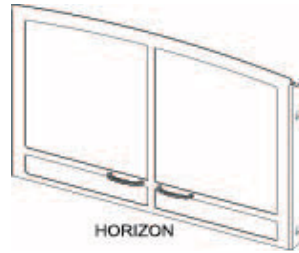

RENEGADE	RENEGADE	MAVERICK	BOULEVARD	LOFT	MADISON	MADISON CLEAN	INSERTS
DVCT	DVCT INSERT	DVCTL	DVLL	DVL	DVD DVP DVX	DVCD DVCC DVCP DVCX	DVC DVCP

FRANKLIN INSERT
Direct-Vent Insert