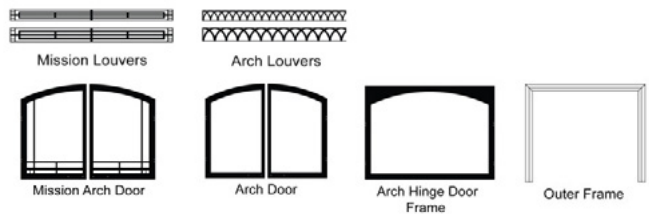

PENINSULA MANTELS AND MATCHING BASES

THESE MANTELS FIT THE PENINSULA FIREPLACES ON THIS PAGE. FOR SEE-THROUGH FIREPLACES, SEE PROFILE MANTELS AND MANTEL SHELVES.

Cherry, Peninsula Top	EMPTC	\$1,219
Dark Oak, Peninsula Top	EMPTDO	\$1,219
Oak, Peninsula Top	EMPTO	\$1,219
Unfinished Hardwood, Peninsula Top	EMPTUH	\$1,059
White, Peninsula Top	EMPTW	\$1,219