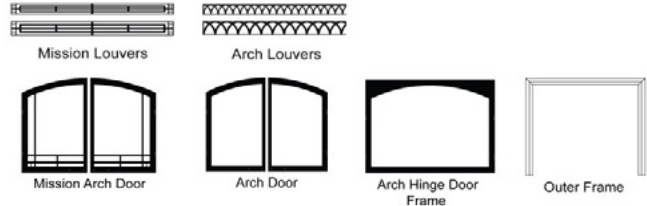

JEFFERSON VFD VFP VFS	BOULEVARD VFS VFL	LINCOLN VFP VFD VFPA VFP	FRANKLIN LOFT VFLC VFPC VBPC	SPIRIT STOVE VFD	HEARTHRITE HRSQ HLS	VENT-FREE LOG SETS AND BURNERS	ACCESSORIES MISC

JEFFERSON Firebox Deluxe 32

Opening - 24 1/4 H 31 W x 14 1/8 D

Framing - 33 3/4 H x 35 1/2 W x 16 1/4 D

Available Liners – See brochure for liner style colors

VENT-FREE FIREBOX DELUXE 32

VF Deluxe Firebox - Circulating, Flush Front	VFD32FB0F	$679
VF Deluxe Firebox - Circulating, Louver	VFD32FB0L	$679
VF Deluxe Firebox - Circulating, Flush Front, Refractory Liner	VFD32FB2MF	$835
VF Deluxe Firebox - Circulating, Louver, Refractory Liner	VFD32FB2ML	$835

LINERS

Liner, Aged Brick	VBP32SA	$299
Liner, Banded Brick	VBP32SE	$299
Liner, Traditional Brick	VBP32SF	$309
Liner, Stacked Fieldstone	VBP32SK	$239
Liner, Black Porcelain	VBP32SKR	$405

ACCESSORIES

Ember Kit	EK1	$99
Blower, Auto, 1-spd	FBB5	$275
Speed Cont, Var, FBB5	SCV1	$55
Fresh Air Kit	VFA2	$105

EXTENDED HOOD

REQUIRED FOR THICK SURROUNDING MATERIALS - SUCH AS STONE OR BRICK

Hood, Extended, Black	VB4H32BL	$119

DOOR SET - REQUIRES VFY32SBL DOOR FRAME WITH BARRIER

Door Set, 32S, Black, Arch	VFR32SCBL	$815
Door Set, 32S, Hammered Pewter, Arch	VFR32SCHP	$815
Door Set, 32S, Black, Mission Arch	VFR32SMBL	$815
Door Set, 32S, Hammered Pewter, Mission Arch	VFR32SMHP	$815
Door Frame, Black, Arch	VFY32SBL	$265

LOUVERS (FOR LOUVERED FIREBOXES ONLY)

Louvers, Black, Arch	DVG1ABL	$369
Louvers, Hammered Pewter, Arch	DVG1AHP	$369
Louvers, Black, Mission	DVG1MBL	$369
Louvers, Hammered Pewter, Mission	DVG1MHP	$369

OUTER FRAME, STEEL FOR FLUSH OR LOUVERED BOXES EASY INSTALL DESIGN

Steel Frame, EZ Attach, Black	VBS32SBL	$179
Steel Frame, EZ Attach, Hammered Pewter	VBS32SHP	$179
Trim Kit, Bottom, Hammered Pewter	FBS1HP	$65

CABINET MANTELS AND CORNER CABINET MANTELS WITH BASES

THESE MANTELS FIT THE FIREPLACES ON THIS PAGE. CABINET MANTELS REQUIRE 3-PIECE FRAME. ALSO SEE PROFILE MANTELS AND MANTEL SHELVES.

Cherry	EMBF1SC	$1,599
Dark Oak	EMBF1SDO	$1,599
Oak	EMBF1SO	$1,599
Unfinished Hardwood	EMBF1SUH	$1,329
White	EMBF1SW	$1,599
Cherry, Corner	EMBC1SC	$1,539
Dark Oak, Corner	EMBC1SDO	$1,539
Oak, Corner	EMBC1SO	$1,539
Unfinished Hardwood, Corner	EMBC1SUH	$1,279
White, Corner	EMBC1SW	$1,539