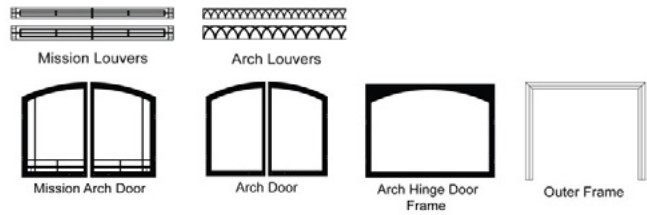

JEFFERSON VFD VFP VFS	BOULEVARD VFS VFL	LINCOLN VFP VFD VFPA VFP	FRANKLIN LOFT VFLC VFPC VBPC	SPIRIT STOVE VFD	HEARTHRITE HRSQ HLS	VENT-FREE LOG SETS AND BURNERS	ACCESSORIES MISC

JEFFERSON Firebox Select 42

Opening - 31 5/8 H 40 W x 17 1/4 D

Framing - 38 7/8 H x 44 3/8 W x 23 3/8 D

Available Liners – See brochure for liner style colors

VENT-FREE FIREBOX SELECT 42		
VF Select Firebox - Circulating, Flush Front	VFS42FB0F	$1,109

LINERS		
Liner, Banded Brick	VBP42T2E	$429
Liner, Herringbone Brick	VBP42T2H	$459
Liner, Stacked Fieldstone	VBP42T2K	$469

ACCESSORIES		
Ember Kit	EK1	$99
Blower, Auto, 1-spd	FBB5	$275
Speed Cont, Var, FBB5	SCV1	$55
Fresh Air Kit	VFA2	$105
Lighting Kit, 120 V, Req switch or rheostat	LK3	$239

EXTENDED HOOD		
REQUIRED FOR THICK SURROUNDING MATERIALS - SUCH AS STONE OR BRICK		
Hood, Extended, Black	VB4H42BL	$149

DOOR SET REQUIRES VBY42GBL DOOR FRAME WITH BARRIER		
Door Set, Black, Arch	VBR42GCBL	$995
Door Set, Hammered Pewter, Arch	VBR42GCHP	$1,009
Door Set, Black, Mission Arch	VBR42GMBL	$995
Door Set, Hammered Pewter, Mission Arch	VBR42GMHP	$1,009
Door Frame, Black, Arch	VBY42GBL	$345
Steel Frame, EZ Attach, Black	VBS42TBL	$195