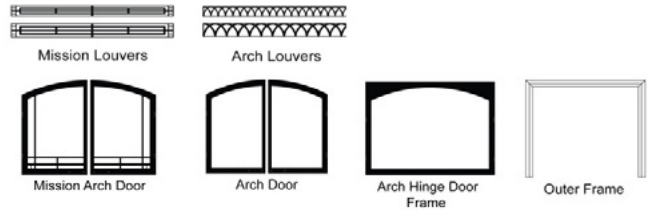

JEFFERSON	BOULEVARD	LINCOLN	FRANKLIN LOFT	SPIRIT STOVE	HEARTHRITE	VENT-FREE	ACCESSORIES
VFD VFP VFS	VFS VFL	VFP VFD VFPA VFP	VFLC VFPC VBPC	VFD	HRSQ HLS	LOG SETS AND BURNERS	MISC

JEFFERSON Firebox Premium 36

Opening - 27 3/8 H 36 W x 17 7/8 D

Framing - 38 7/8 H x 40 3/8 W x 20 9/16 D

Available Liners – See brochure for liner style colors

VENT-FREE FIREBOX PREMIUM 36

VF Premium Firebox - Circulating, Flush Front	VFP36FB0F	$909
VF Premium Firebox - Circulating, Louver	VFP36FB0L	$909

LINERS

Liner, Aged Brick	VBP36D2A	$329
Liner, Banded Brick	VBP36D2E	$369
Liner, Traditional Brick	VBP36D2F	$399
Liner, Stacked Fieldstone	VBP36D2K	$289

ACCESSORIES

Ember Kit	EK1	$99
Blower, Auto, 1-spd	FBB5	$275
Speed Cont, Var, FBB5	SCV1	$55
Fresh Air Kit	VFA2	$105
Lighting Kit, 120 V, Req switch or rheostat	LK3	$239

EXTENDED HOOD

REQUIRED FOR THICK SURROUNDING MATERIALS - SUCH AS STONE OR BRICK

Hood, Extended, Black	VB4H36BL	$129

DOOR SET - REQUIRES VBY36TBL DOOR FRAME WITH BARRIER

Door Set, Black, Arch	VBR36TCBL	$909
Door Set, Hammered Pewter, Arch	VBR36TCHP	$909
Door Set, Black, Mission Arch	VBR36TMBL	$909
Door Set, Hammered Pewter, Mission Arch	VBR36TMHP	$909
Door Frame, Black, Arch	VBY36TBL	$315

LOUVERS (FOR LOUVERED FIREBOXES ONLY)

Louvers, Black, Arch	FBG36ABL	$399
Louvers, Hammered Pewter, Arch	FBG36AHP	$399
Louvers, Black, Mission	FBG36MBL	$399
Louvers, Hammered Pewter, Mission	FBG36MHP	$399

FRAMES - OUTER FRAME FOR LOUVERED BOXES

Steel Frame, Black	VBF36TBL	$205
Steel Frame, Hammered Pewter	VBF36THP	$205
Steel Frame, EZ Attach, Hammered Pewter	VBS36SHP	$195