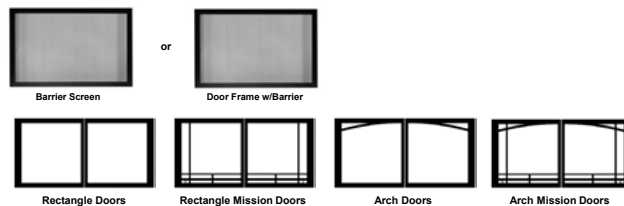

FRONTS (REQUIRES A FIREPLACE BARRIER)

Select a Barrier or a Door Frame and Doors

FIREPLACE BARRIER		
Barrier, Black	DVFB42TBL	$249
Door Frame with Barrier, Black	DVWB3BL	$265

DOOR SET (REQ DOOR FRAME WITH BARRIER)		
Door Set, Black, Rectangle	DVDB3CBL	$549
Door Set, Black, Mission Rectangle	DVDB3MBL	$549
Door Set, Black, Arch	DVRB3CBL	$549
Door Set, Black, Mission Arch	DVRB3MBL	$549

OUTER FRAME AND BOTTOM TRIM

Steel Frame, Black	DVF3BL	$145
Steel Frame, Hammered Pewter	DVF3HP	$145
Trim Kit, Bottom, Hammered Pewter	FBS3HP	$69

CONTROL OPTIONS

Remote, Battery Receiver/Remote, On/Off	FRBC	$225
Remote, Battery Receiver/Remote, Thermostat	FRBTC2	$275
Remote, Electric Receiver/Battery Remote, On/Off	FREC	$215
Remote, Battery Receiver/Remote, TouchScreen, Programmable	FRBTPS	$355
Wall Switch, On/Off	FWS1	$36
Wall Thermostat, Reed Switch	TMV	$49
Wall Thermostat, Wireless	TRW	$269

VARIABLE REMOTE FOR IP (INCL STEPPER MOTOR, THERMOSTAT REMOTE, AND WIRING)

Remote, Var Flame Kit, NG	RVKN	$379
Remote, Var Flame Kit, LP	RVKP	$379