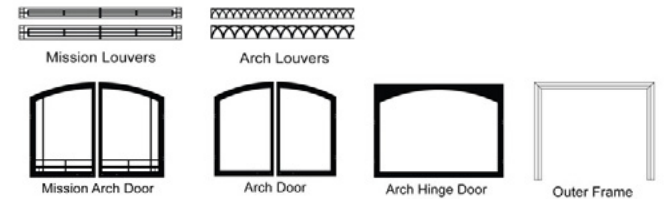

LOG SETS - REQUIRED

Log Set, Multi-sided, 24-in., Refractory	LSU24RR	$404

ACCESSORIES

Ember Kit, Super	EK2	$99
Blower, Auto, 1-spd	FBB5	$275
Flex Gas Line, 24-in. Stainless Steel	GF24	$45
Platinum Embers	PE20	$35
Speed Cont, Var, FBB5	SCV1	$55
Lighting Kit, 120 V, Incl Rheostat	LK2	$305

DOORS - REQUIRE VFY36SBL ARCH HINGE DOOR FRAME

Door Set, 36S, Black, Arch	VFR36SCBL	$835
Door Set, 36S, Hammered Pewter, Arch	VFR36SCHP	$835
Door Set, 36S, Black, Mission Arch	VFR36SMBL	$835
Door Set, 36S, Hammered Pewter, Mission Arch	VFR36SMHP	$835
Door Frame, Black, Arch	VFY36SBL	$295

EXTENDED HOOD

REQUIRED FOR THICK SURROUNDING MATERIALS - SUCH AS STONE OR BRICK

Hood, Extended, Black	VB4H36BL	$129

PENINSULA MANTEL TOPS

Cherry, Peninsula Top	EMPTC	$1,219
Dark Oak, Peninsula Top	EMPTDO	$1,219
Oak, Peninsula Top	EMPTO	$1,219
Unfinished Hardwood, Peninsula Top	EMPTUH	$1,059
White, Peninsula Top	EMPTW	$1,219

PENINSULA MANTEL BASES

Cherry, Peninsula Base	EMPBC	$789
Dark Oak, Peninsula Base	EMPBDO	$789
Oak, Peninsula Base	EMPBO	$829
Unfinished Hardwood, Peninsula Base	EMPBUH	$649
White, Peninsula Base	EMPBW	$789

OUTER FRAMES FOR SEE-THROUGH FIREPLACES

Steel Frame, Black	DVF36BL	$145
Steel Frame, Hammered Pewter	DVF36HP	$145
Trim Kit, Bottom, Hammered Pewter	FBS36HP	$65

LOUVERS FOR END OF PENINSULA FIREPLACE ONLY

Louvers, Black, Arch, 22	DVG22ABL	$385
Louvers, Black, Mission, 22	DVG22MBL	$385

LOUVERS FOR FACE OF PENINSULA AND SEE-THROUGH FIREPLACES

Louvers, Black, Arch	FBG36ABL	$399
Louvers, Hammered Pewter, Arch	FBG36AHP	$399
Louvers, Black, Mission	FBG36MBL	$399
Louvers, Hammered Pewter, Mission	FBG36MHP	$399

CONTROL OPTIONS

Remote, Battery Receiver/Remote, On/Off	FRBC	$225
Remote, Battery Receiver/Remote, Thermostat	FRBTC2	$275
Remote, Electric Receiver/Battery Remote, On/Off	FREC	$215
Remote, Battery Receiver/Remote, TouchScreen, Programmable	FRBTPS	$355
Wall Switch, On/Off	FWS1	$36
Wall Thermostat, Reed Switch	TMV	$49
Wall Thermostat, Wireless	TRW	$269