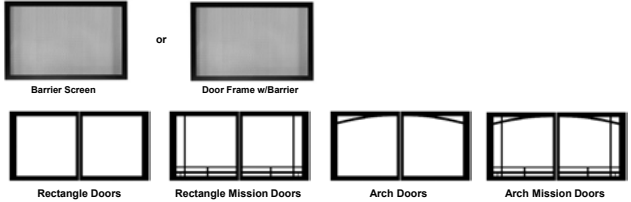

LINERS

Liner, Aged Brick	DVP2SA	\$309
Liner, Stacked Fieldstone	DVP2SK	\$349
Liner, Herringbone Brick	DVP2SH	\$309
Liner, Black Porcelain	DVP2SKR	\$395

LOUVERS

Louvers, Black, Mission	DVG2MBL	\$399
Louvers, Hammered Pewter, Mission	DVG2MHP	\$399
Louvers, Black, Arch	DVG2ABL	\$399
Louvers, Hammered Pewter, Arch	DVG2AHP	\$399