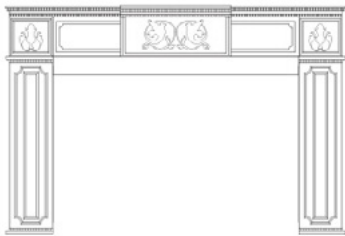

RENEGADE	RENEGADE	MAVERICK	BOULEVARD	LOFT	MADISON	MADISON CLEAN	INSERTS
DVCT	DVCT INSERT	DVCTL	DVLL	DVL	DVD DVP DVX	DVCD DVCC DVCP DVCX	DVC DVCP

FRANKLIN INSERT
Direct-Vent Insert