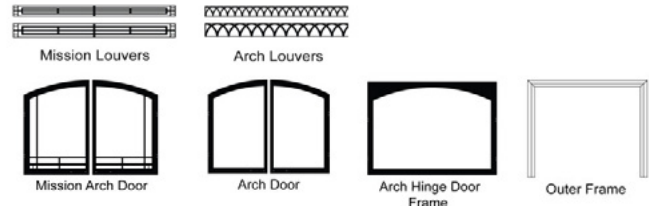

LOUVERS

Louvers, Black, Arch	FBG36ABL	\$399
Louvers, Hammered Pewter, Arch	FBG36AHP	\$399
Louvers, Black, Mission	FBG36MBL	\$399
Louvers, Hammered Pewter, Mission	FBG36MHP	\$399

DOORS - REQUIRE VFY36SBL ARCH HINGE DOOR FRAME