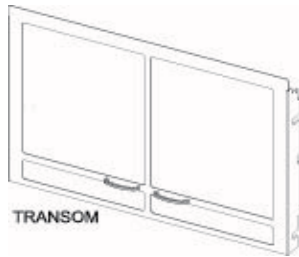

RENEGADE	RENEGADE	MAVERICK	BOULEVARD	LOFT	MADISON	MADISON CLEAN	INSERTS
DVCT	DVCT INSERT	DVCTL	DVLL	DVL	DVD DVP DVX	DVCD DVCC DVCP DVCX	DVC DVCP

FRANKLIN INSERT
Direct-Vent Insert