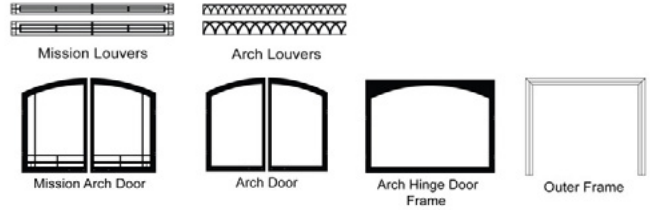

JEFFERSON Firebox Premium 32

Opening - 27 3/8 H x 31 W x 17 7/8 D

Framing - 38 7/8 H x 35 3/8 W x 20 9/16 D

Available Liners - See brochure for liner style colors

VENT-FREE FIREBOX PREMIUM 32

VF Premium Firebox - Circulating, Flush Front	VFP32FB0F	$835
VF Premium Firebox - Circulating, Louver	VFP32FB0L	$835

LINERS

Liner, Aged Brick	VBP32D2A	$309
Liner, Banded Brick	VBP32D2E	$329
Liner, Traditional Brick	VBP32D2F	$349
Liner, Stacked Fieldstone	VBP32D2K	$245

ACCESSORIES

Ember Kit	EK1	$99
Blower, Auto, 1-spd	FBB5	$275
Speed Cont, Var, FBB5	SCV1	$55
Fresh Air Kit	VFA2	$105
Lighting Kit, 120 V, Req switch or rheostat	LK3	$239

EXTENDED HOOD

REQUIRED FOR THICK SURROUNDING MATERIALS - SUCH AS STONE OR BRICK

Hood, Extended, Black	VB4H32BL	$119

DOOR SET - REQUIRES VBY32TBL DOOR FRAME WITH BARRIER

Door Set, Black, Arch	VBR32TCBL	$889
Door Set, Hammered Pewter, Arch	VBR32TCHP	$889
Door Set, Black, Mission Arch	VBR32TMBL	$889
Door Set, Hammered Pewter, Mission Arch	VBR32TMHP	$889
Door Frame, Black, Arch	VBY32TBL	$285

LOUVERS (FOR LOUVERED FIREBOXES ONLY)

Louvers, Black, Arch	DVG1ABL	$369
Louvers, Hammered Pewter, Arch	DVG1AHP	$369
Louvers, Black, Mission	DVG1MBL	$369
Louvers, Hammered Pewter, Mission	DVG1MHP	$369

FRAMES - OUTER FRAME FOR LOUVERED BOXES

Steel Frame, Black	VBF32TBL	$179
Steel Frame, Hammered Pewter	VBF32THP	$179
Trim Kit, Bottom, Hammered Pewter	FBS1HP	$65