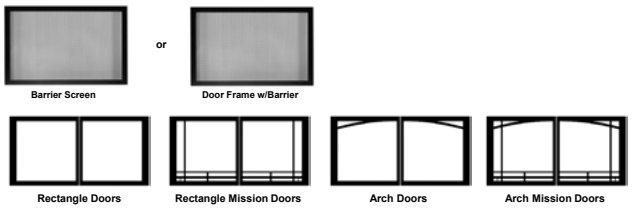

FRONTS (REQUIRES A FIREPLACE BARRIER)

Select a Barrier or a Door Frame and Doors

FIREPLACE BARRIER		
Barrier, Black	DVFB48TBL	\$295
Door Frame with Barrier, Black	DVWB4BL	\$325

DOOR SET (REQ DOOR FRAME WITH BARRIER)		
Door Set, Black, Rectangle	DVDB4CBL	\$609
Door Set, Black, Mission Rectangle	DVDB4MBL	\$609
Door Set, Black, Arch	DVRB4CBL	\$609
Door Set, Black, Mission Arch	DVRB4MBL	\$609