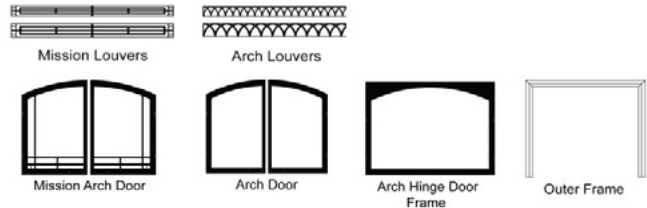

JEFFERSON VFD VFP VFS	BOULEVARD VFS VFL	LINCOLN VFP VFD VFPA VFP	FRANKLIN LOFT VFLC VFPC VBPC	SPIRIT STOVE VFD	HEARTHRITE HRSQ HLS	VENT-FREE LOG SETS AND BURNERS	ACCESSORIES MISC

JEFFERSON Firebox Deluxe 42

Opening - 24 1/4 H 40 W x 14 1/8 D

Framing - 35 3/4 H x 44 1/2 W x 18 3/4 D

Available Liners - See brochure for liner style colors

VENT-FREE FIREBOX DELUXE 42		
VF Deluxe Firebox - Circulating, Flush Front	VFD42FB0F	$865
VF Deluxe Firebox - Circulating, Louver	VFD42FB0L	$865
VF Deluxe Firebox - Circulating, Flush Front, Refractory Liner	VFD42FB2MF	$1,059
VF Deluxe Firebox - Circulating, Louver, Refractory Liner	VFD42FB2ML	$1,059

LINERS		
Liner, Traditional Brick	VBP42SF	$349
Liner, Aged Brick	VBP42SA	$329
Liner, Banded Brick	VBP42SE	$339
Liner, Stacked Fieldstone	VBP42SK	$279
Liner, Black Porcelain	VBP42SKR	$459

ACCESSORIES		
Ember Kit	EK1	$99
Blower, Auto, 1-spd	FBB5	$275
Speed Cont, Var, FBB5	SCV1	$55
Fresh Air Kit	VFA2	$105

EXTENDED HOOD		
REQUIRED FOR THICK SURROUNDING MATERIALS - SUCH AS STONE OR BRICK		
Hood, Extended, Black	VB4H42BL	$149

DOOR SET - REQUIRES VFY42SBL DOOR FRAME WITH BARRIER		
Door Set, Black, Arch	VBR42SCBL	$899
Door Set, Hammered Pewter, Arch	VBR42SCHP	$899
Door Set, Black, Mission Arch	VBR42SMBL	$899
Door Set, Hammered Pewter, Mission Arch	VBR42SMHP	$899
Door Frame, Black, Arch	VBY42SBL	$295

LOUVERS (FOR LOUVERED FIREBOXES ONLY)		
Louvers, Black, Arch	DVG3ABL	$429
Louvers, Hammered Pewter, Arch	DVG3AHP	$429
Louvers, Black, Mission	DVG3MBL	$429
Louvers, Hammered Pewter, Mission	DVG3MHP	$429

OUTER FRAME, STEEL FOR FLUSH OR LOUVERED BOXES EASY INSTALL DESIGN		
Steel Frame, EZ Attach, Black	VBS42SBL	$205
Steel Frame, EZ Attach, Hammered Pewter	VBS42SHP	$205
Trim Kit, Bottom, Hammered Pewter	FBS3HP	$69

CABINET MANTELS AND CORNER CABINET MANTELS WITH BASES		
THESE MANTELS FIT THE FIREPLACES ON THIS PAGE. CABINET MANTELS REQUIRE 3-PIECE FRAME. ALSO SEE PROFILE MANTELS AND MANTEL SHELVES.		
Cherry	EMBF4SC	$1,829
Dark Oak	EMBF4SDO	$1,829
Oak	EMBF4SO	$1,829
Unfinished Hardwood	EMBF4SUH	$1,519
White	EMBF4SW	$1,829
Cherry, Corner	EMBC4SC	$1,739
Dark Oak, Corner	EMBC4SDO	$1,739
Oak, Corner	EMBC4SO	$1,739
Unfinished Hardwood, Corner	EMBC4SUH	$1,489
White, Corner	EMBC4SW	$1,739