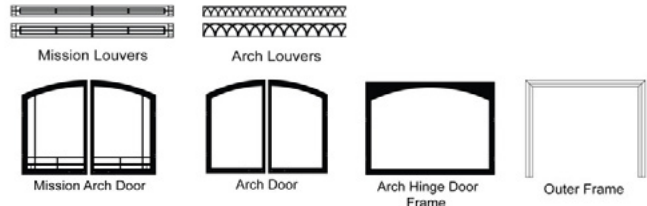

JEFFERSON	BOULEVARD	LINCOLN	FRANKLIN LOFT	SPIRIT STOVE	HEARTHRITE	VENT-FREE	ACCESSORIES
VFD VFP VFS	VFS VFL	VFP VFD VFPA VFP	VFLC VFPC VBPC	VFD	HRSQ HLS	LOG SETS AND BURNERS	MISC

LINCOLN Premium 32"

Opening - 22 1/4 H 31 W

Framing - 33 3/4 H x 35 1/2 W x 16 1/4 D

MILLIVOLT WITH ON/OFF SWITCH		
VF Premium Fireplace - Millivolt, NG	VFPA32BP30LN	$1,799
VF Premium Fireplace - Millivolt, LP	VFPA32BP30LP	$1,799
VF Premium Fireplace - Millivolt, Blower, NG	VFPA32BP31LN	$2,089
VF Premium Fireplace - Millivolt, Blower, LP	VFPA32BP31LP	$2,089

INTERMITTENT PILOT WITH ON/OFF SWITCH		
INCLUDES AC POWER ADAPTER (120VAC) WITH BATTERY BACKUP (SWITCHES TO BATTERY DURING POWER OUTAGE)		
VF Premium Fireplace - IPI, NG	VFPA32BP70LN	$2,059
VF Premium Fireplace - IPI, LP	VFPA32BP70LP	$2,059
VF Premium Fireplace - IPI, Blower, NG	VFPA32BP71LN	$2,299
VF Premium Fireplace - IPI, Blower, LP	VFPA32BP71LP	$2,299

LOG SETS - REQUIRED		
Log Set, 5-pc., 24-in., Ceramic Fiber	LS24EF	$309
Log Set, 8-pc., 24-in., Refractory	ALS24RV	$264

LINERS		
Liner, Aged Brick	VBP32SA	$299
Liner, Banded Brick	VBP32SE	$299
Liner, Traditional Brick	VBP32SF	$309
Liner, Stacked Fieldstone	VBP32SK	$239
Liner, Black Porcelain	VBP32SKR	$405

ACCESSORIES		
Ember Kit	EK1	$99
Blower, Auto, 1-spd	FBB5	$275
Flex Gas Line, 24-in. Stainless Steel	GF24	$45
Platinum Embers	PE20	$35
Hood, Extended, Black	VB4H32BL	$119

LOUVERS		
Louvers, Black, Arch	DVG1ABL	$369
Louvers, Hammered Pewter, Arch	DVG1AHP	$369
Louvers, Black, Mission	DVG1MBL	$369
Louvers, Hammered Pewter, Mission	DVG1MHP	$369

DOORS - REQUIRE VFY32SBL ARCH HINGE DOOR FRAME		
Door Set, 32S, Black, Arch	VFR32SCBL	$815
Door Set, 32S, Hammered Pewter, Arch	VFR32SCHP	$815
Door Set, 32S, Black, Mission Arch	VFR32SMBL	$815
Door Set, 32S, Hammered Pewter, Mission Arch	VFR32SMHP	$815

OUTER FRAME		
Steel Frame, EZ Attach, Black	VBS32SBL	$179
Steel Frame, EZ Attach, Hammered Pewter	VBS32SHP	$179
Trim Kit, Bottom, Hammered Pewter	FBS1HP	$65
Door Frame, Black, Arch	VFY32SBL	$265

CONTROL OPTIONS		
Remote, Battery Receiver/Remote, On/Off	FRBC	$225
Remote, Battery Receiver/Remote, Thermostat	FRBTC2	$275
Remote, Electric Receiver/Battery Remote, On/Off	FREC	$215
Remote, Battery Receiver/Remote, TouchScreen, Programmable	FRBTPS	$355
Wall Switch, On/Off	FWS1	$36
Wall Thermostat, Reed Switch	TMV	$49
Wall Thermostat, Wireless	TRW	$269

VARIABLE REMOTE FOR IP (INCL STEPPER MOTOR, THERMOSTAT REMOTE, AND WIRING)		
Remote, Var Flame Kit, NG	RVKN	$379
Remote, Var Flame Kit, LP	RVKP	$379