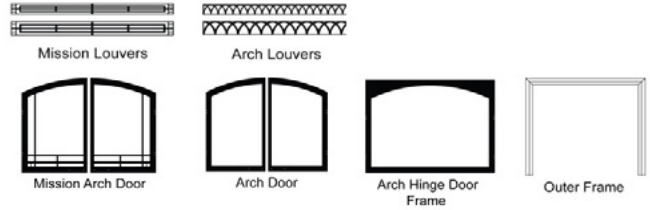

JEFFERSON Firebox Premium 42

Opening - 27 3/8 H x 40 W x 17 7/8 D

Framing - 38 7/8 H x 44 3/8 W x 20 9/16 D

Available Liners - See brochure for liner style colors

VENT-FREE FIREBOX PREMIUM 42

VF Premium Firebox - Circulating, Flush Front	VFP42FB0F	$1,019
VF Premium Firebox - Circulating, Louver	VFP42FB0L	$1,019

LINERS

Liner, Aged Brick	VBP42D2A	$349
Liner, Banded Brick	VBP42D2E	$389
Liner, Traditional Brick	VBP42D2F	$419
Liner, Stacked Fieldstone	VBP42D2K	$429

ACCESSORIES

Ember Kit	EK1	$99
Blower, Auto, 1-spd	FBB5	$275
Speed Cont, Var, FBB5	SCV1	$55
Fresh Air Kit	VFA2	$105
Lighting Kit, 120 V, Req switch or rheostat	LK3	$239

EXTENDED HOOD

REQUIRED FOR THICK SURROUNDING MATERIALS - SUCH AS STONE OR BRICK

Hood, Extended, Black	VB4H42BL	$149

DOOR SET - REQUIRES VBY42TBL DOOR FRAME WITH BARRIER

Door Set, Black, Arch	VBR42TCBL	$955
Door Set, Hammered Pewter, Arch	VBR42TCHP	$955
Door Set, Black, Mission Arch	VBR42TMBL	$955
Door Set, Hammered Pewter, Mission Arch	VBR42TMHP	$955
Door Frame, Black, Arch	VBY42TBL	$365

LOUVERS (FOR LOUVERED FIREBOXES ONLY)

Louvers, Black, Arch	DVG3ABL	$429
Louvers, Hammered Pewter, Arch	DVG3AHP	$429
Louvers, Black, Mission	DVG3MBL	$429
Louvers, Hammered Pewter, Mission	DVG3MHP	$429

FRAMES - OUTER FRAME FOR LOUVERED BOXES

Steel Frame, Black	VBF42TBL	$205
Steel Frame, Hammered Pewter	VBF42THP	$215
Trim Kit, Bottom, Hammered Pewter	FBS3HP	$69