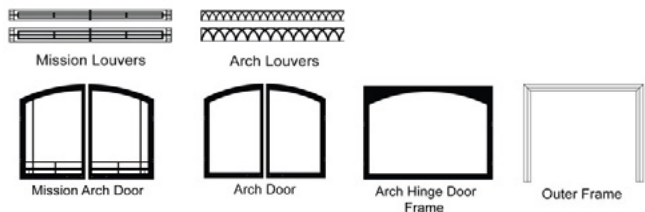

JEFFERSON VFD VFP VFS	BOULEVARD VFS VFL	LINCOLN VFP VFD VFPA VFP	FRANKLIN LOFT VFLC VFPC VBPC	SPIRIT STOVE VFD	HEARTHRITE HRSQ HLS	VENT-FREE LOG SETS AND BURNERS	ACCESSORIES MISC

JEFFERSON Firebox Select 32

Opening - 31 5/8 H 31 W x 18 1/8 D

Framing - 38 7/8 H x 35 3/8 W x 23 3/8 D

Available Liners – See brochure for liner style colors

VENT-FREE FIREBOX SELECT 32		
VF Select Firebox - Circulating, Flush Front	VFS32FB0F	$929

LINERS		
Liner, Herringbone Brick	VBP32T2H	$429
Liner, Stacked Fieldstone	VBP32T2K	$329
Liner, Banded Brick	VBP32T2E	$389

ACCESSORIES		
Ember Kit	EK1	$99
Blower, Auto, 1-spd	FBB5	$275
Speed Cont, Var, FBB5	SCV1	$55
Fresh Air Kit	VFA2	$105
Lighting Kit, 120 V, Req switch or rheostat	LK3	$239

EXTENDED HOOD		
REQUIRED FOR THICK SURROUNDING MATERIALS - SUCH AS STONE OR BRICK		
Hood, Extended, Black	VB4H32BL	$119

DOOR SET - REQUIRES VBY32GBL DOOR FRAME WITH BARRIER		
Door Set, Black, Arch	VBR32GCBL	$889
Door Set, Hammered Pewter, Arch	VBR32GCHP	$899
Door Set, Black, Mission Arch	VBR32GMBL	$889
Door Set, Hammered Pewter, Mission Arch	VBR32GMHP	$899
Door Frame, Black, Arch	VBY32GBL	$295
Steel Frame, EZ Attach, Black	VBS32TBL	$179