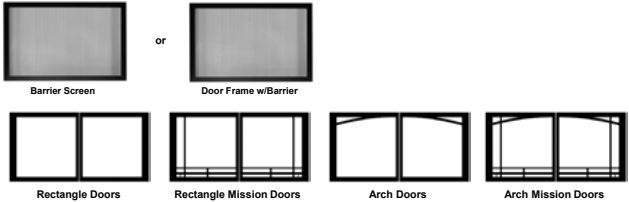

FRONTS (REQUIRES A FIREPLACE BARRIER)

Select a Barrier or a Door Frame and Doors

FIREPLACE BARRIER		
Barrier, Black	DVFQ36TBL	$325
Door Frame with Barrier, Black, Rectangle	DVWQ36BL	$345

DOOR SET (REQ DOOR FRAME WITH BARRIER)		
Door Set, Black, Rectangle	DVDB36CBL	$609

OUTER FRAME AND BOTTOM TRIM		
Steel Frame, Black	DVF36BL	$145
Steel Frame, Hammered Pewter	DVF36HP	$145
Trim Kit, Bottom, Hammered Pewter	FBS36HP	$65

LOUVERS		
Louvers, Black, Mission	FBG36MBL	$399
Louvers, Black, Arch	FBG36ABL	$399

CONTROL OPTIONS		
Remote, Battery Receiver/Remote, On/Off	FRBC	$225
Remote, Battery Receiver/Remote, Thermostat	FRBTC2	$275
Remote, Electric Receiver/Battery Remote, On/Off	FREC	$215
Remote, Battery Receiver/Remote, TouchScreen, Programmable	FRBTPS	$355
Wall Switch, On/Off	FWS1	$36
Wall Thermostat, Reed Switch	TMV	$49
Wall Thermostat, Wireless	TRW	$269

VARIABLE REMOTE FOR IP (INCL STEPPER MOTOR, THERMOSTAT REMOTE, AND WIRING)		
Remote, Var Flame Kit, NG	RVKN	$379
Remote, Var Flame Kit, LP	RVKP	$379